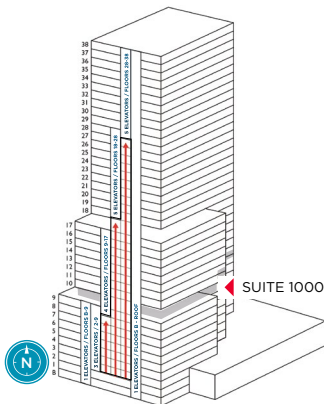

FOR LEASE

SUITE 1000 | 21,232 SF

BANYAN STREET  
CAPITAL

CUSHMAN &  
WAKEFIELD