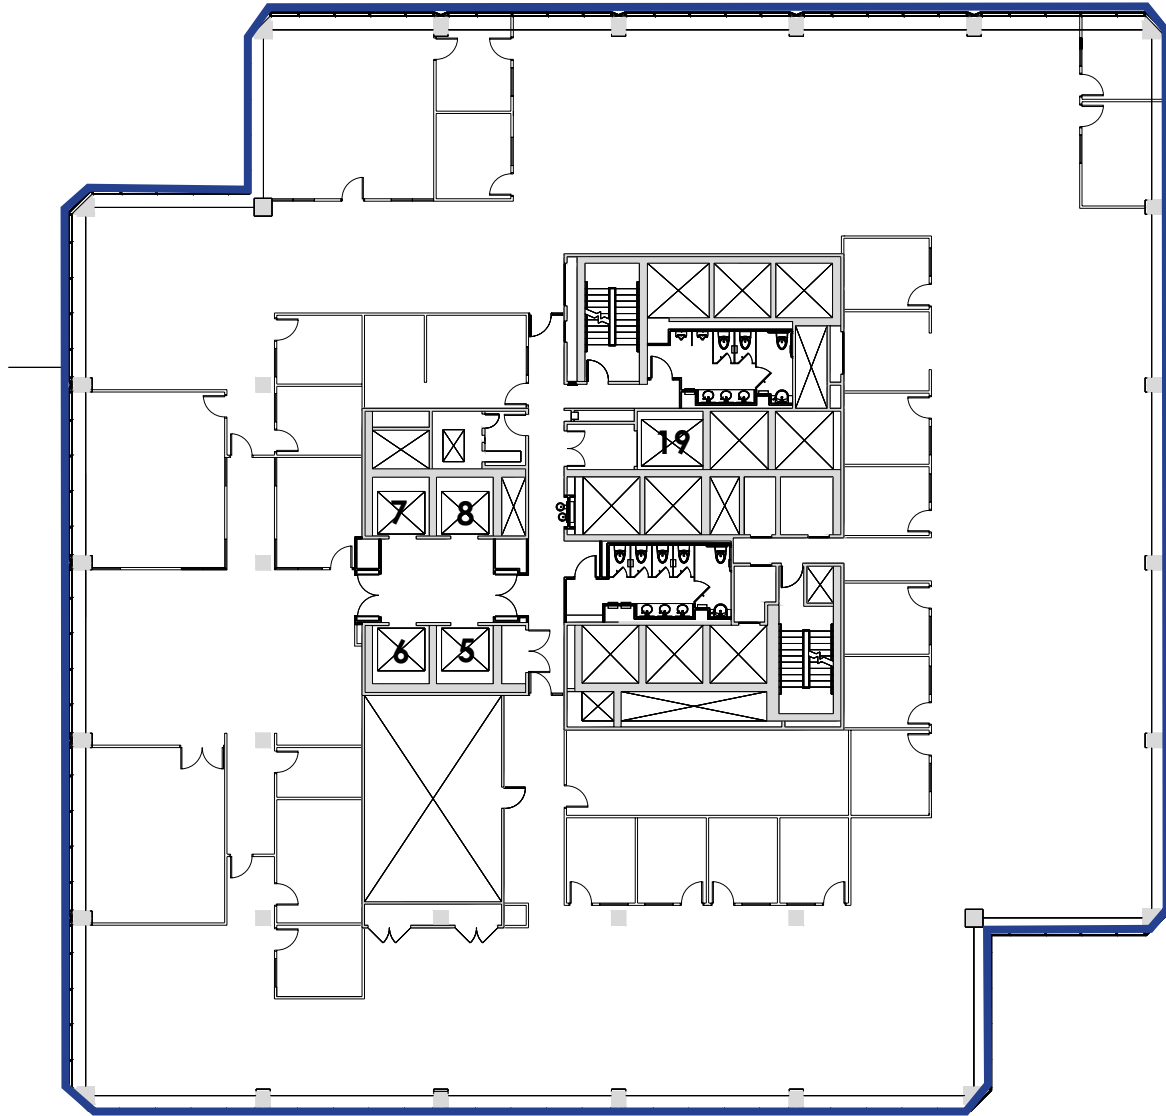

FOR LEASE

SUITE 1000 | 21,232 SF

BANYAN STREET  
CAPITAL

CUSHMAN &  
WAKEFIELD