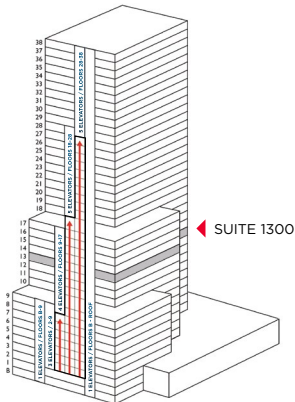

FOR LEASE

SUITE 1300 | 5,916 SF

BANYAN STREET
CAPITAL

CUSHMAN &
WAKEFIELD