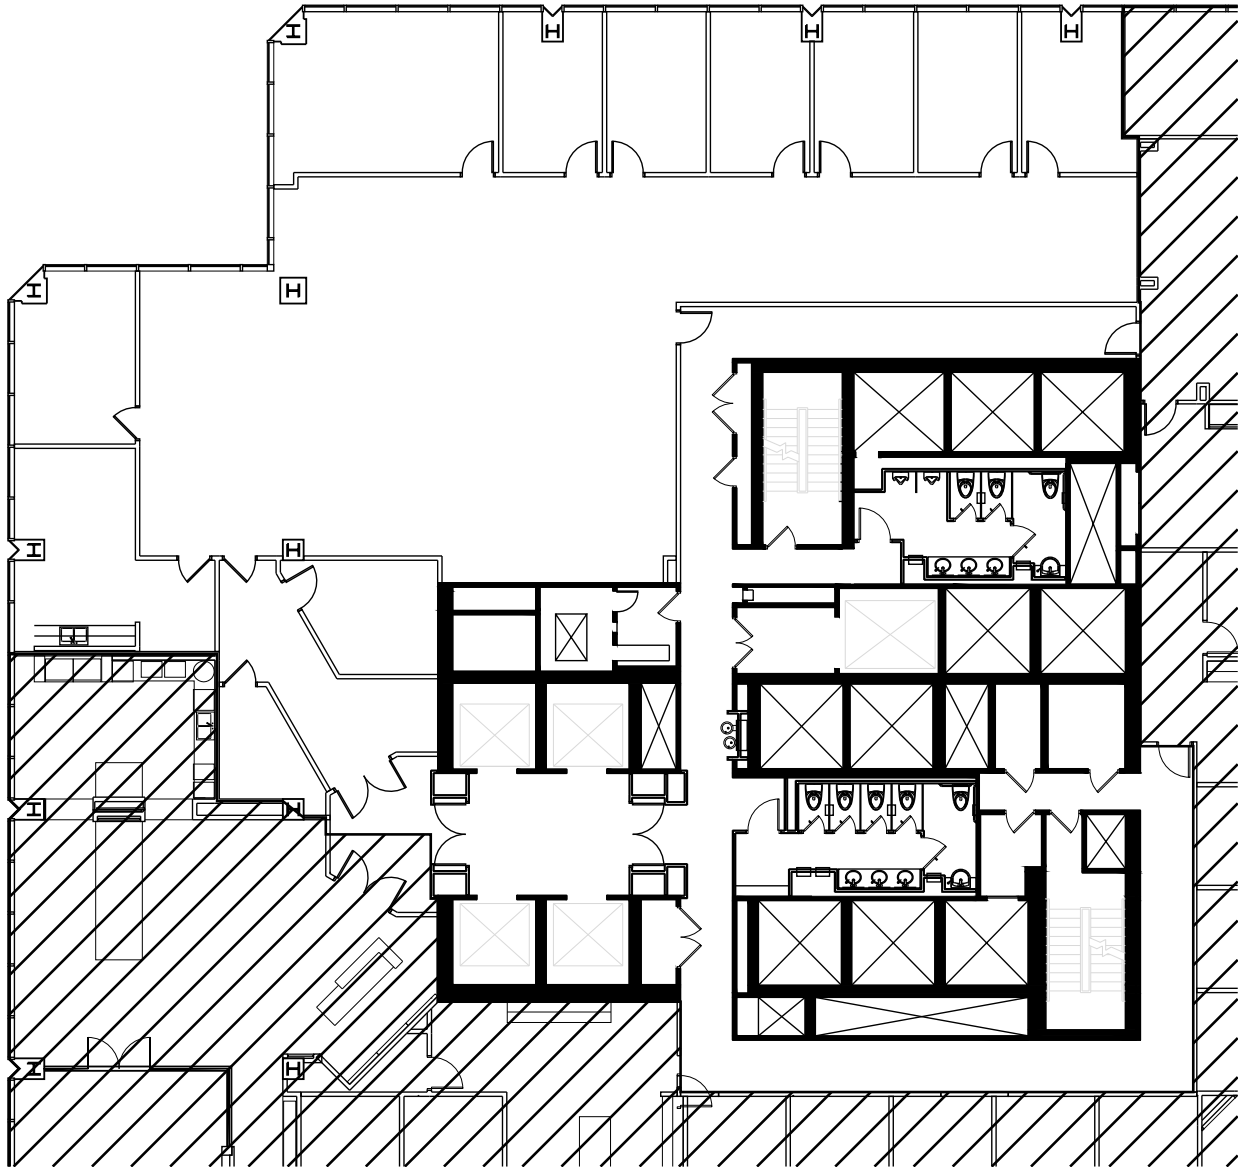

FOR LEASE

SUITE 1300 | 5,916 SF

BANYAN STREET
CAPITAL

CUSHMAN &
WAKEFIELD