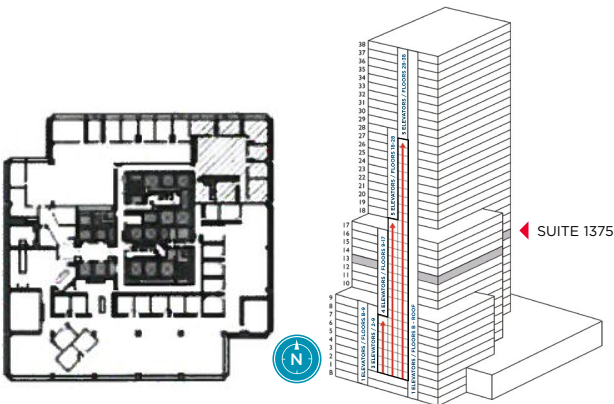

FOR LEASE

SUITE 1375 | 3,092 SF

BANYAN STREET
CAPITAL

CUSHMAN &
WAKEFIELD