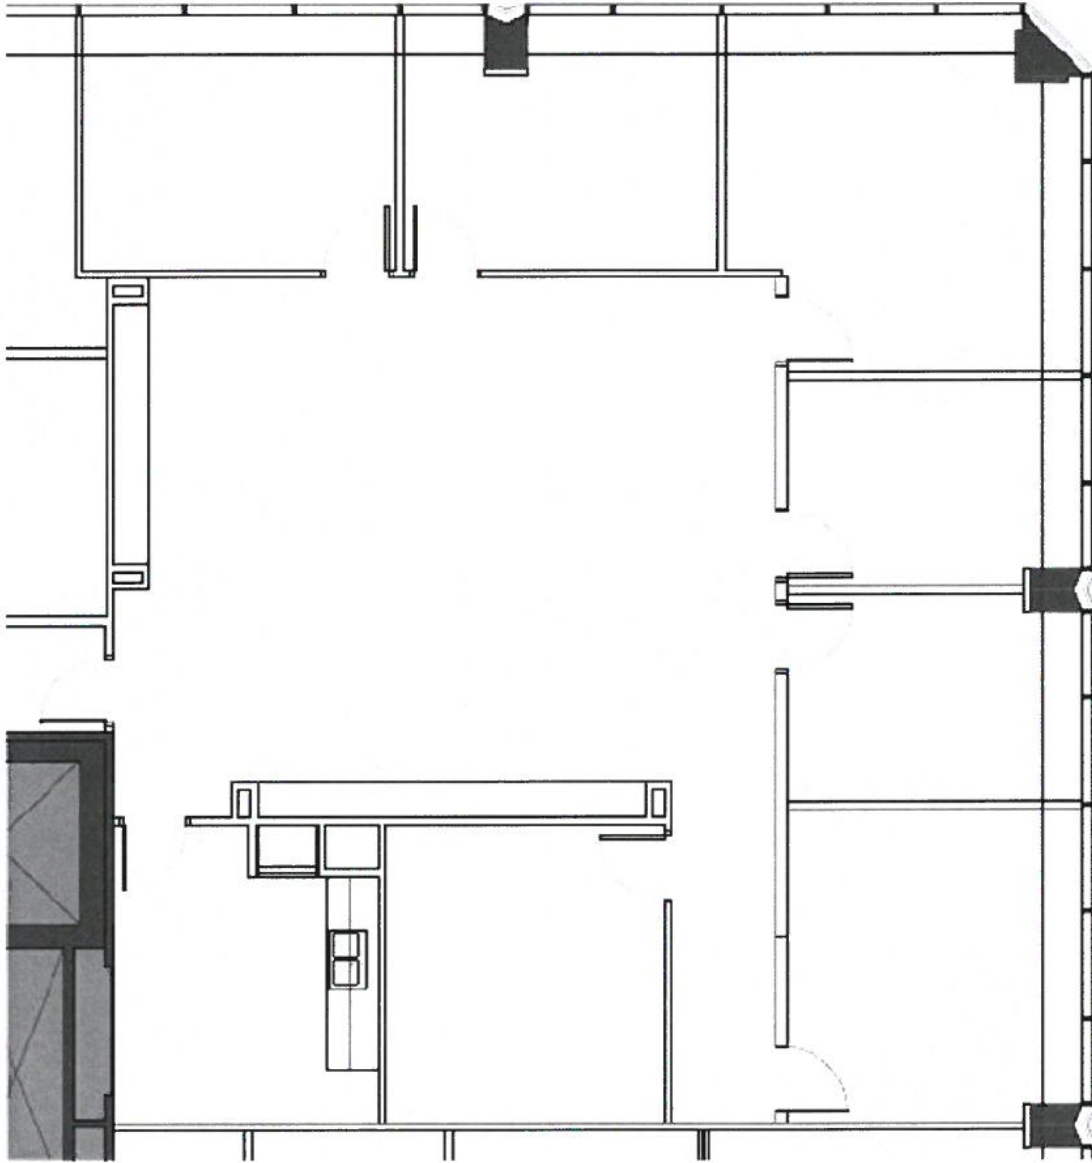

FOR LEASE

SUITE 1375 | 3,092 SF

BANYAN STREET
CAPITAL

CUSHMAN &
WAKEFIELD