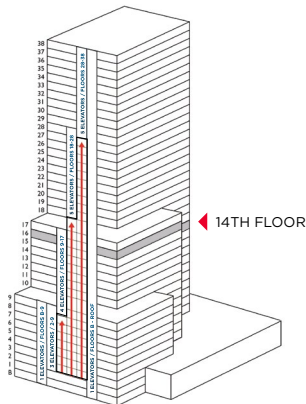

FOR LEASE

14TH FLOOR | 21,893 SF

BANYAN STREET
CAPITAL

CUSHMAN &
WAKEFIELD