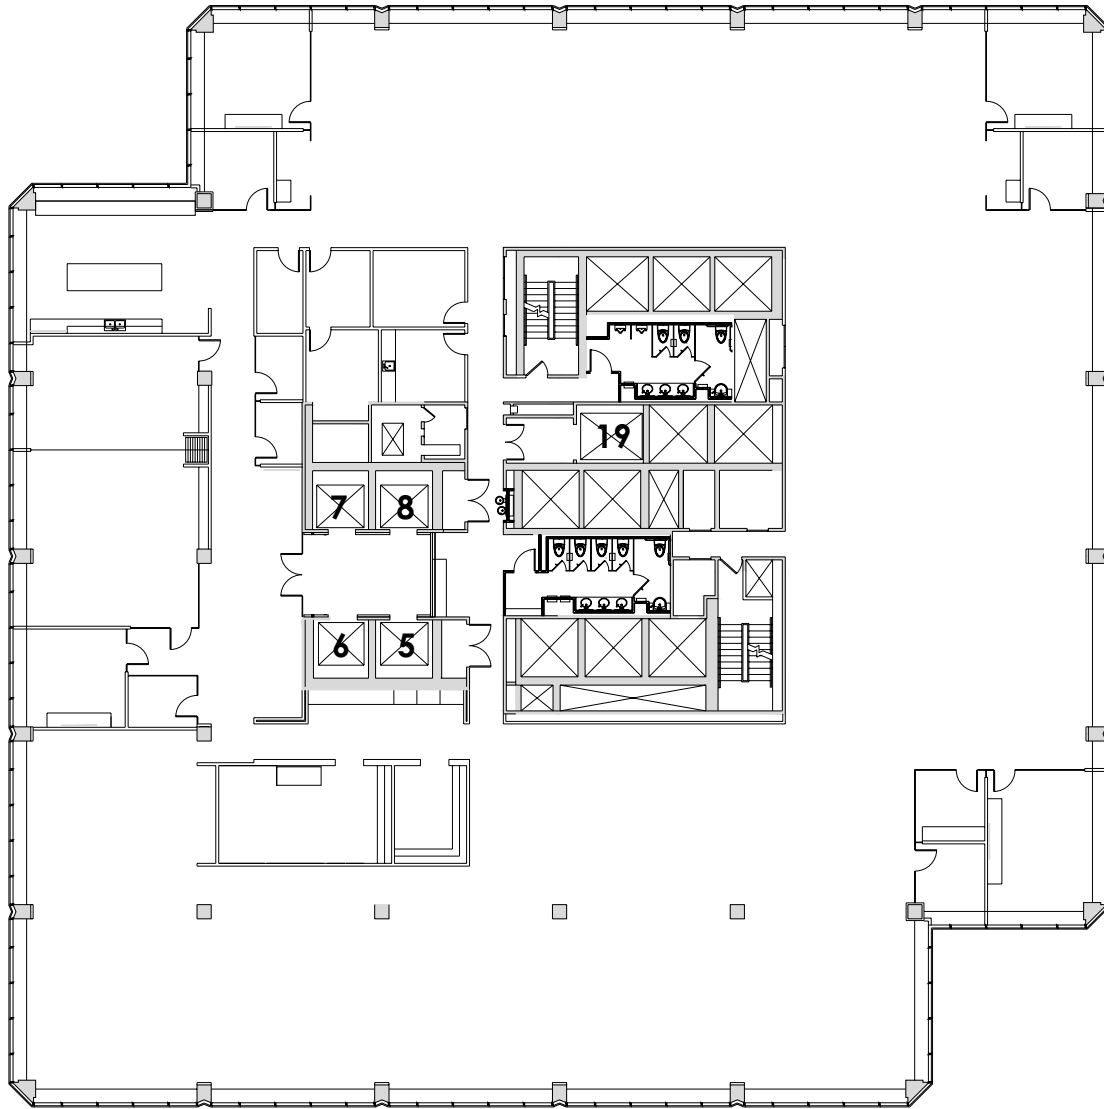

FOR LEASE

14TH FLOOR | 21,893 SF

BANYAN STREET
CAPITAL

CUSHMAN &
WAKEFIELD