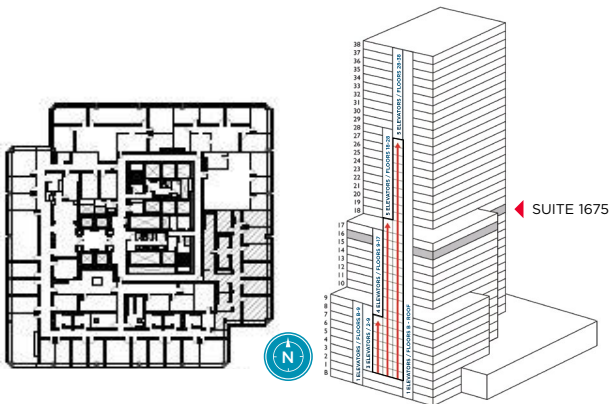

FOR LEASE

SUITE 1675 | 3,014 SF

BANYAN STREET
CAPITAL

CUSHMAN &
WAKEFIELD