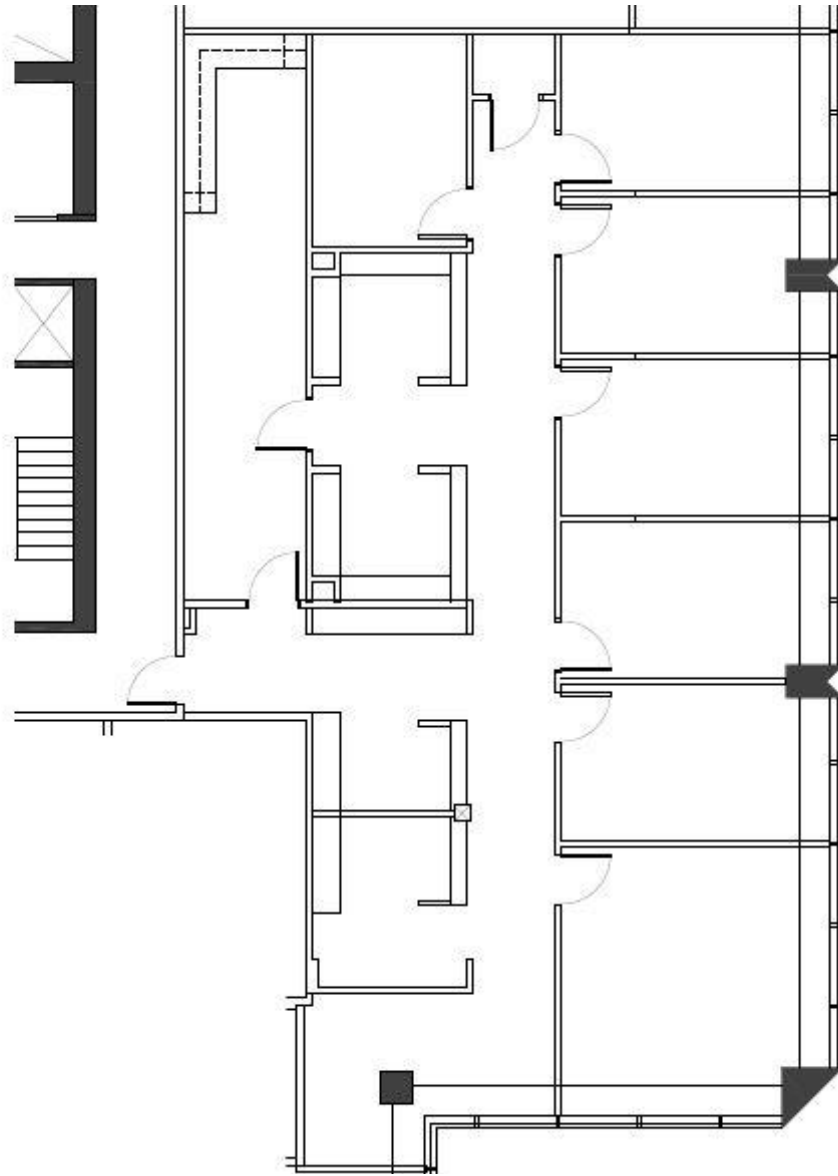

FOR LEASE

SUITE 1675 | 3,014 SF

BANYAN STREET
CAPITAL

CUSHMAN &
WAKEFIELD