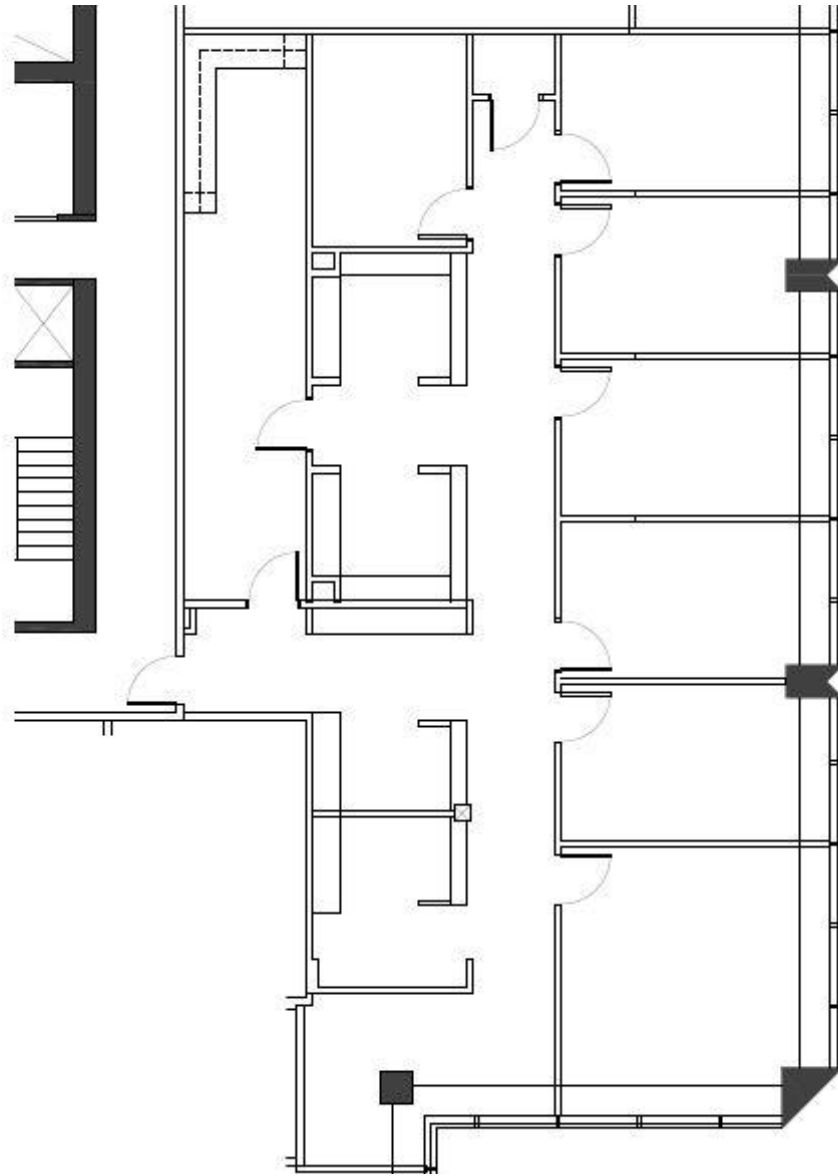

FOR LEASE

SUITE 1675 | 3,114 SF

BANYAN STREET
CAPITAL

CUSHMAN &
WAKEFIELD