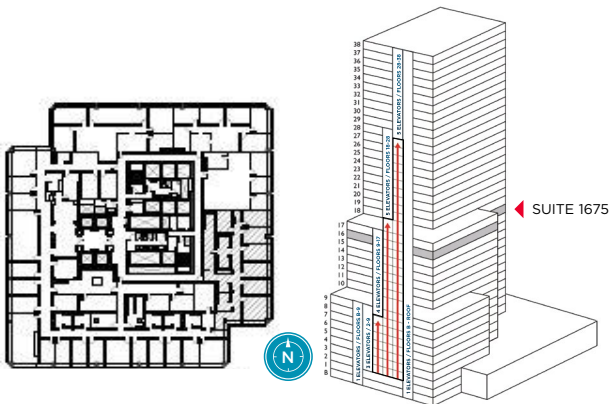

FOR LEASE

SUITE 1675 | 3,114 SF

BANYAN STREET
CAPITAL

CUSHMAN &
WAKEFIELD