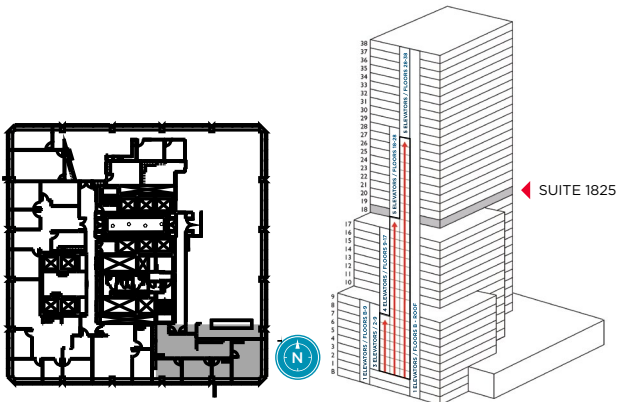

FOR LEASE

SUITE 1825 | 1,741 SF

BANYAN STREET
CAPITAL

CUSHMAN &
WAKEFIELD