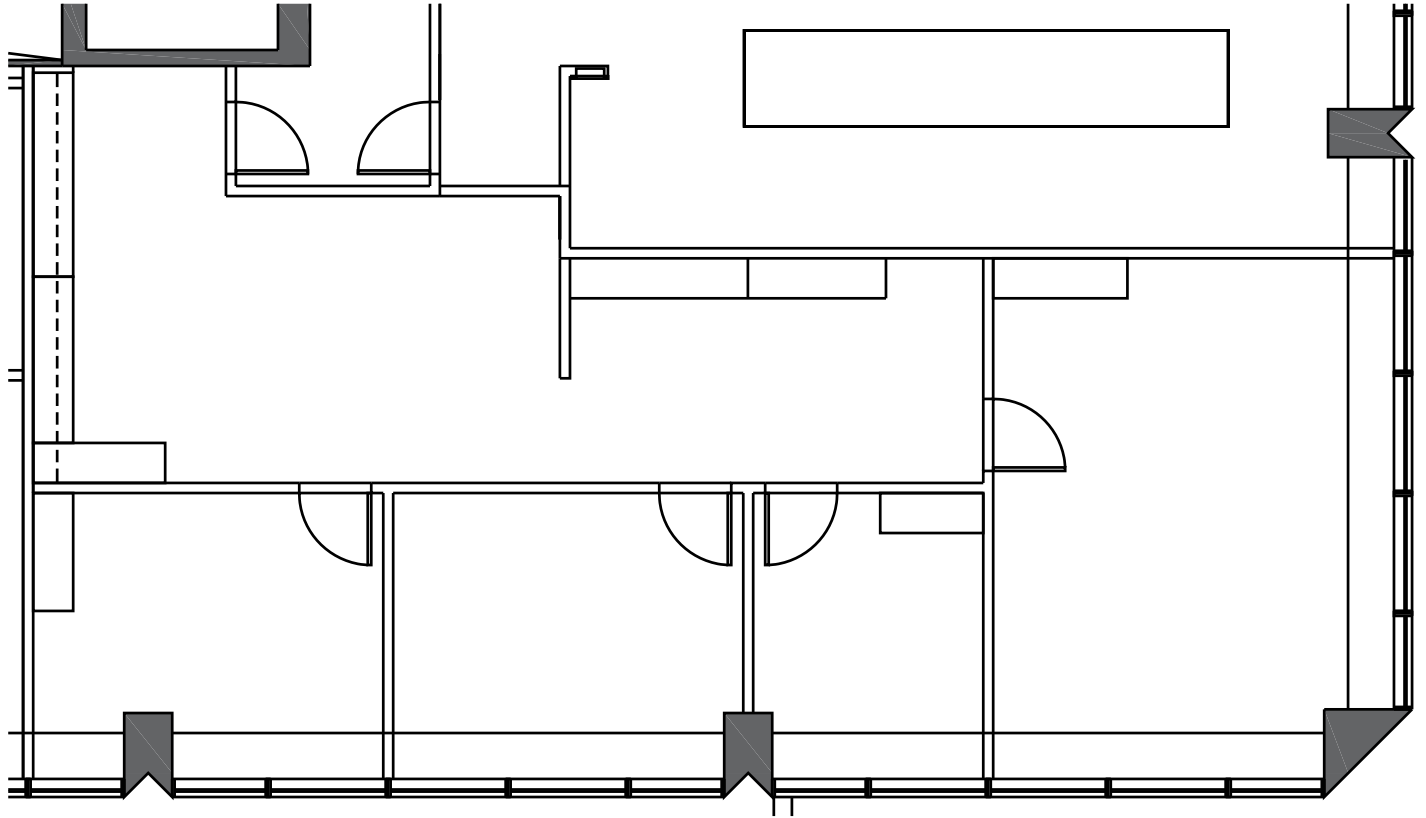

FOR LEASE

SUITE 1825 | 1,741 SF

BANYAN STREET
CAPITAL

CUSHMAN &
WAKEFIELD