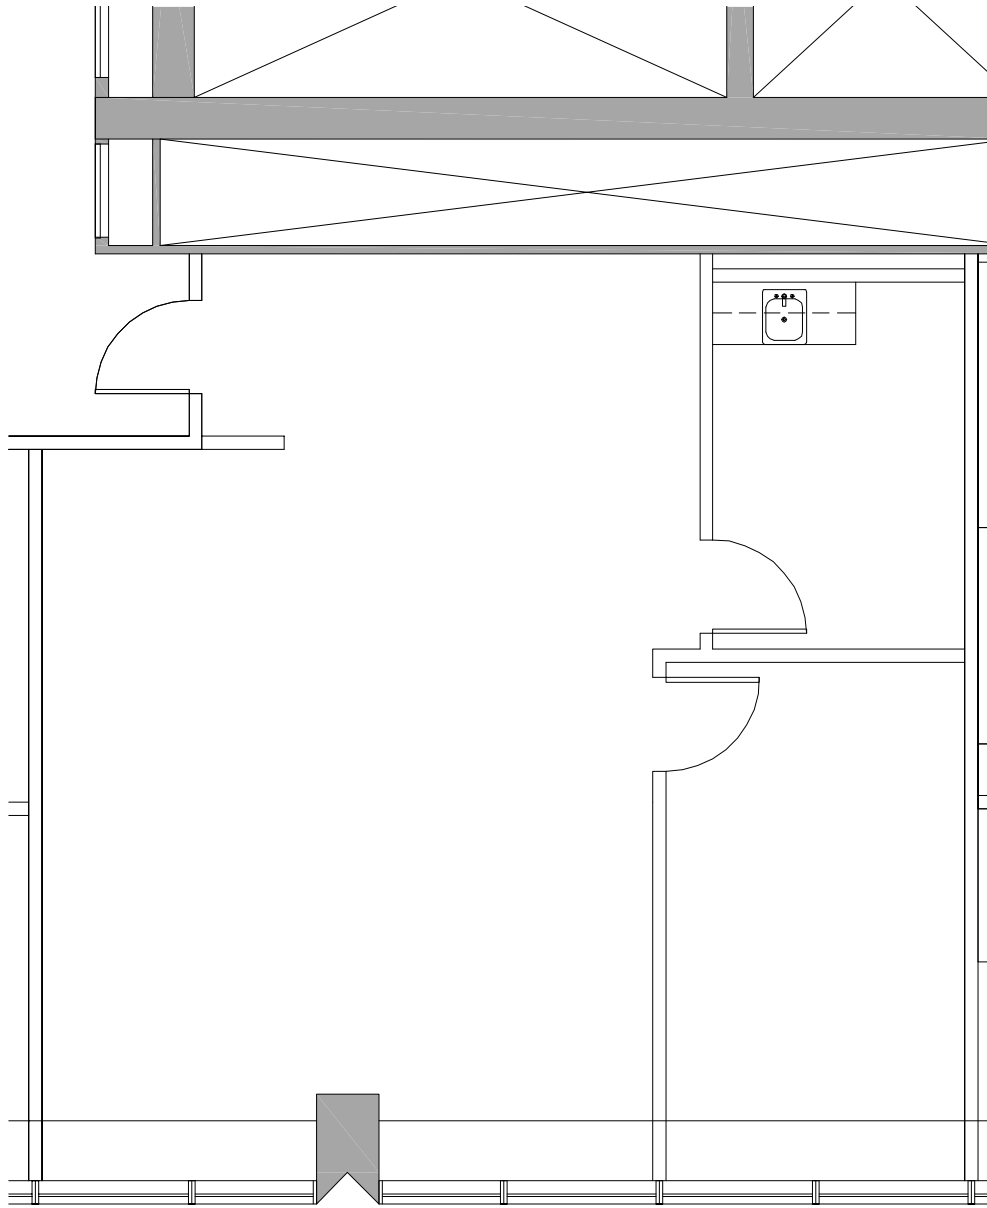

FOR LEASE

SUITE 1840 | 1,055 SF

BANYAN STREET
CAPITAL