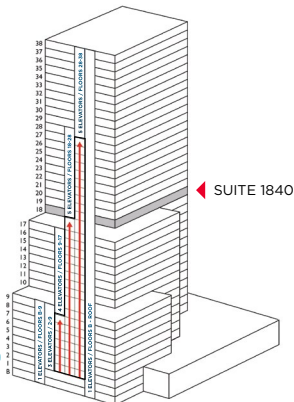

FOR LEASE

SUITE 1840 | 1,055 SF

BANYAN STREET
CAPITAL