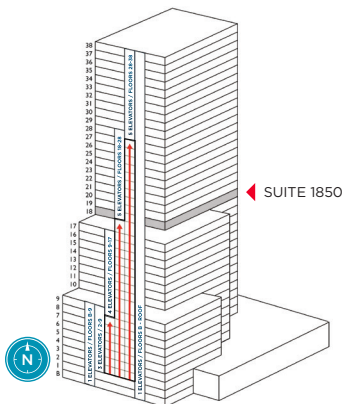

FOR LEASE

SUITE 1850 | 1,978 SF

BANYAN STREET  
CAPITAL