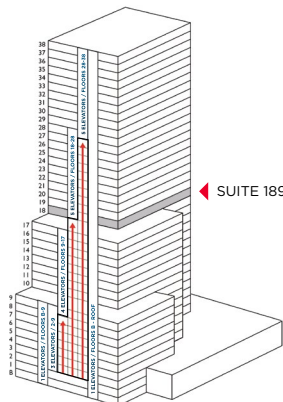

FOR LEASE

SUITE 1890 | 1,805 SF

BANYAN STREET
CAPITAL

CUSHMAN &
WAKEFIELD