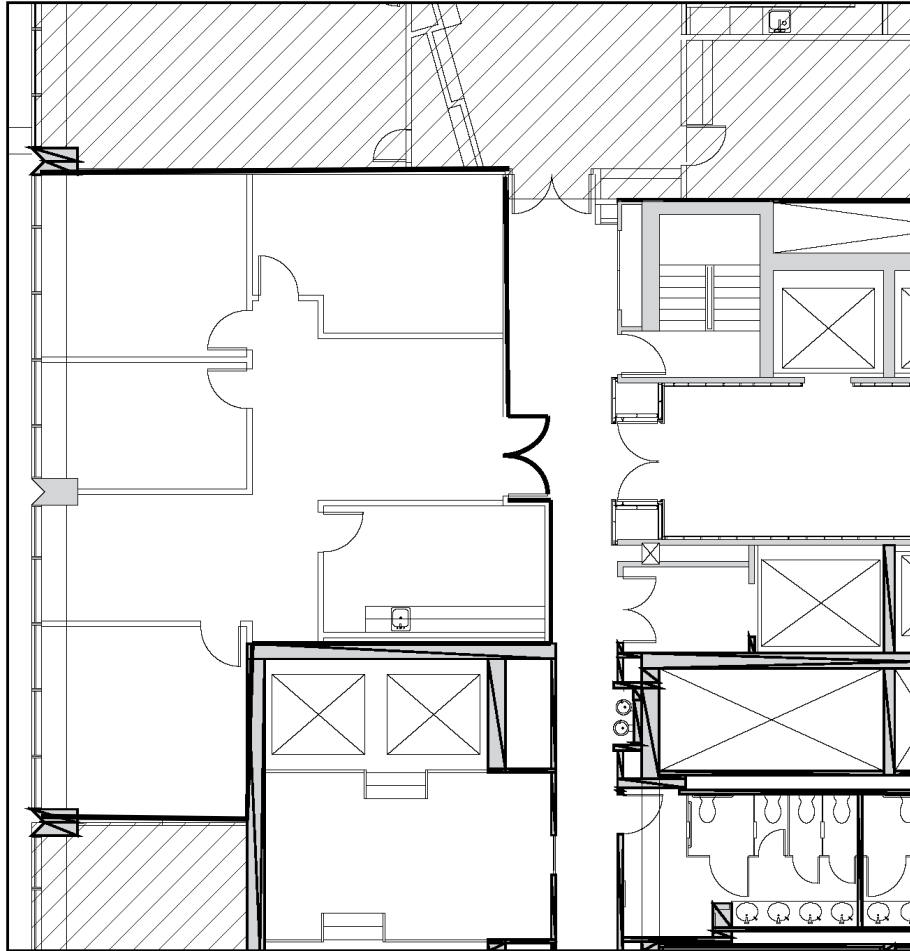

FOR LEASE

SUITE 1890 | 1,805 SF

BANYAN STREET
CAPITAL

CUSHMAN &
WAKEFIELD