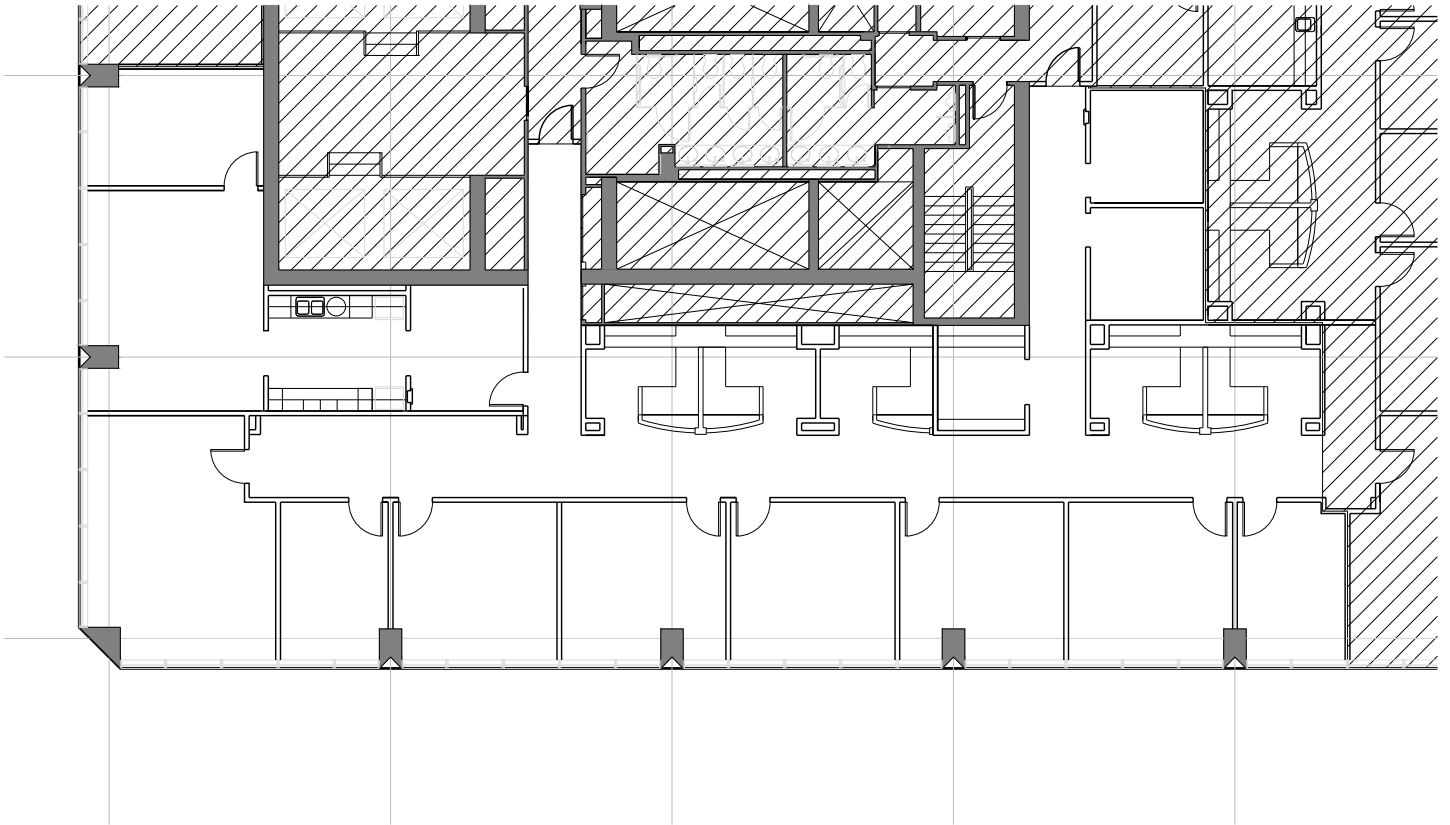

FOR LEASE

SUITE 1900 | 5,054 SF

BANYAN STREET  
CAPITAL

CUSHMAN &  
WAKEFIELD