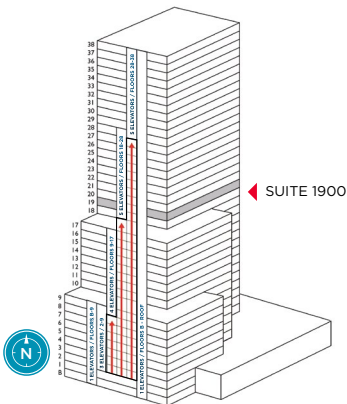

FOR LEASE

SUITE 1900 | 5,054 SF

BANYAN STREET  
CAPITAL

CUSHMAN &  
WAKEFIELD