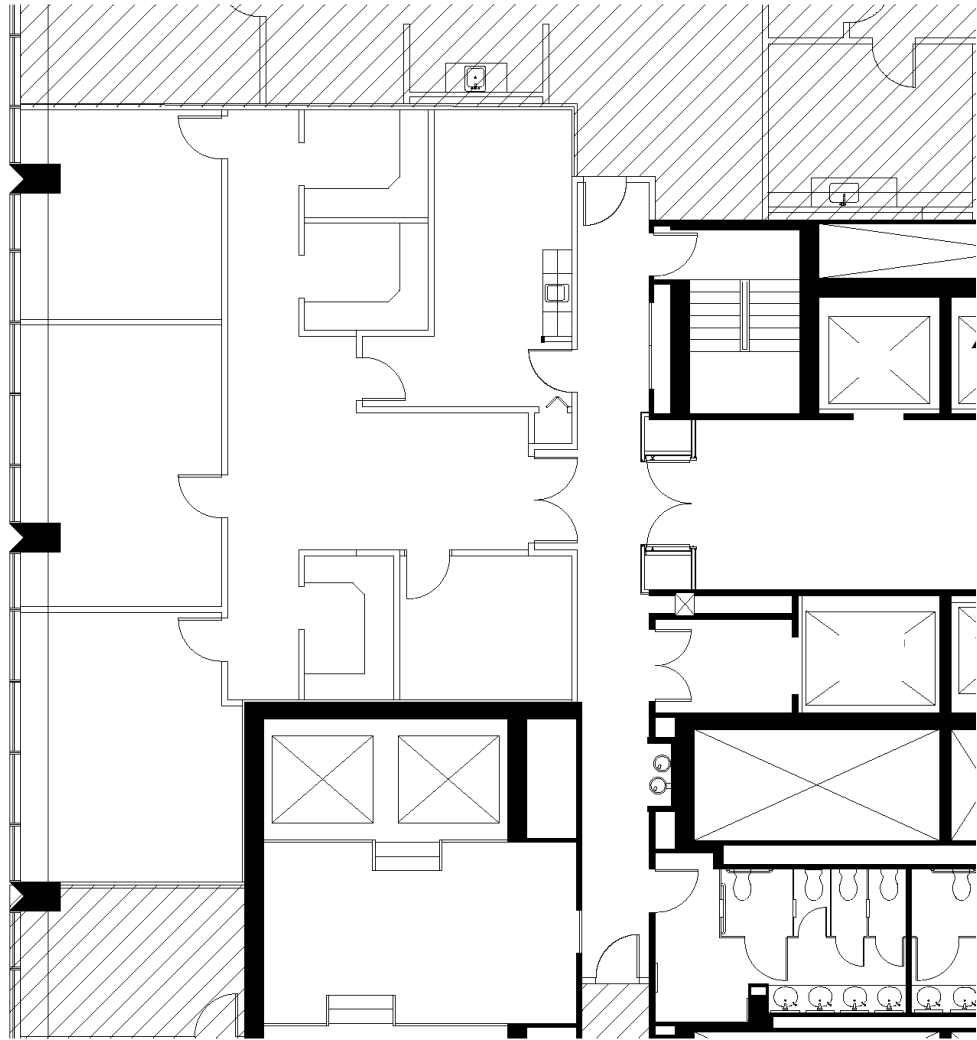

FOR LEASE

SUITE 1950 | 2,159 SF

BANYAN STREET
CAPITAL

CUSHMAN &
WAKEFIELD