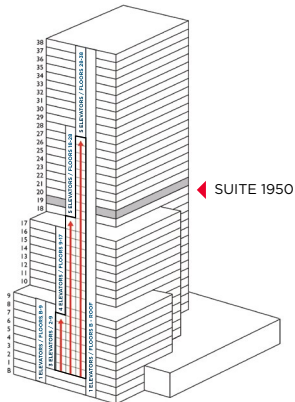

FOR LEASE

SUITE 1950 | 2,159 SF

BANYAN STREET
CAPITAL

CUSHMAN &
WAKEFIELD