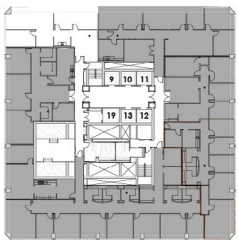

FOR LEASE

SUITE 1970 | 1,510 SF

BANYAN STREET
CAPITAL

CUSHMAN &
WAKEFIELD