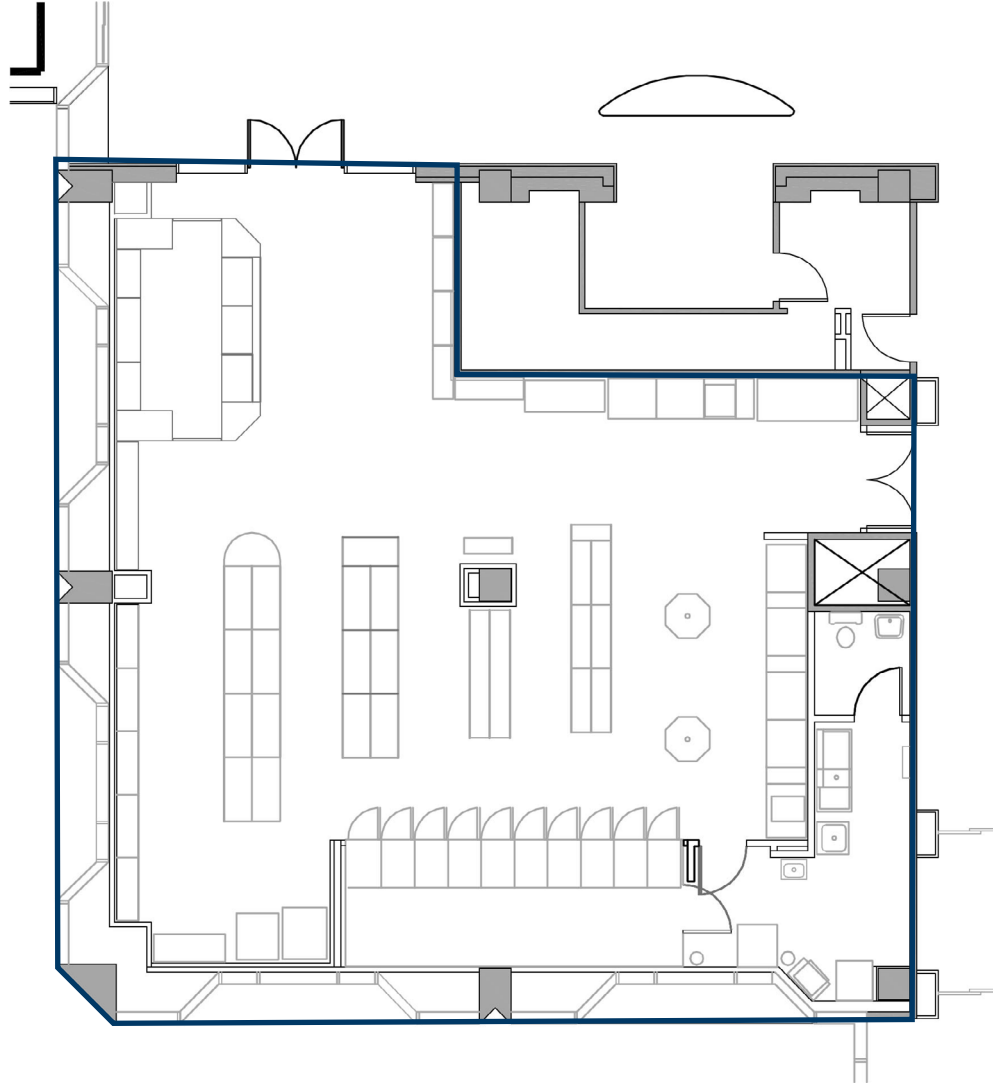

FOR LEASE

SUITE 202 | 2,810 SF

BANYAN STREET  
CAPITAL