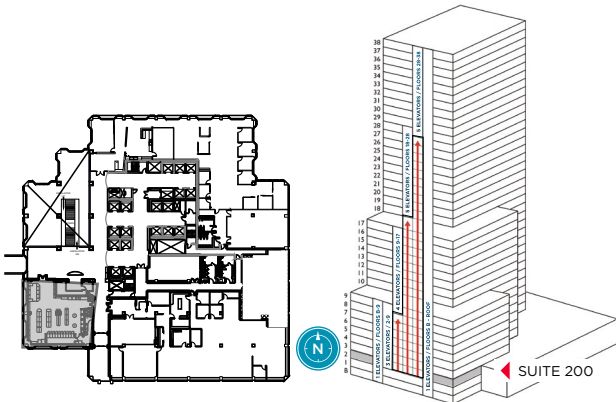

FOR LEASE

SUITE 202 | 2,810 SF

BANYAN STREET  
CAPITAL