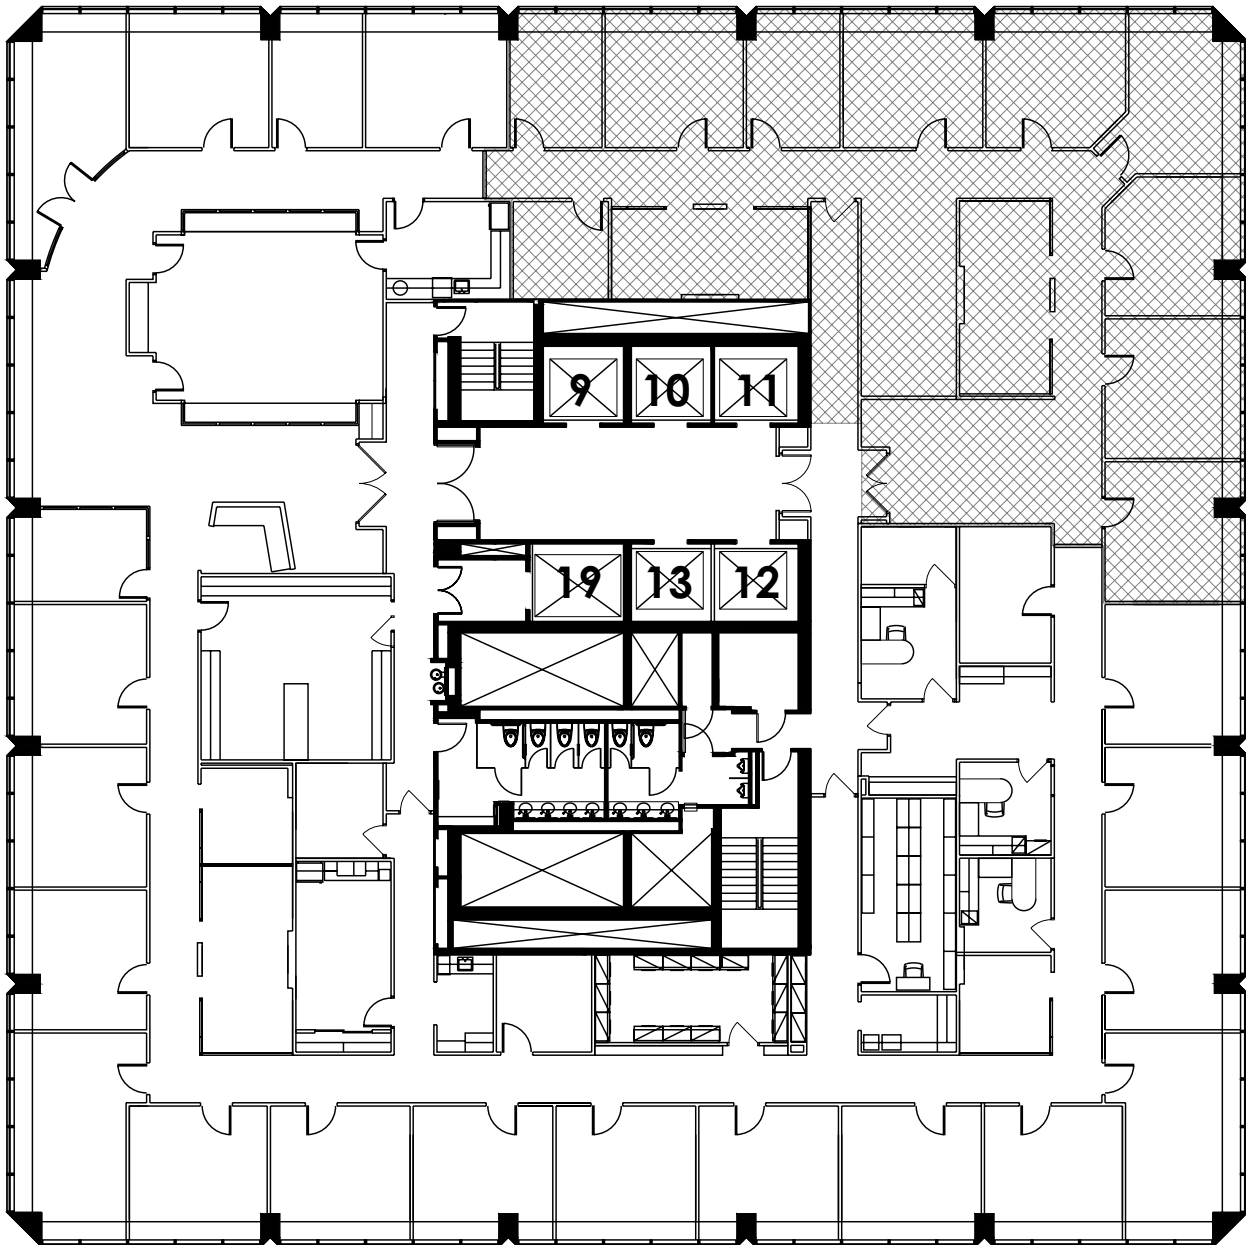

FOR LEASE

SUITE 2100 | 12,040 SF

◀ SUITE 2100

BANYAN STREET
CAPITAL

CUSHMAN &
WAKEFIELD