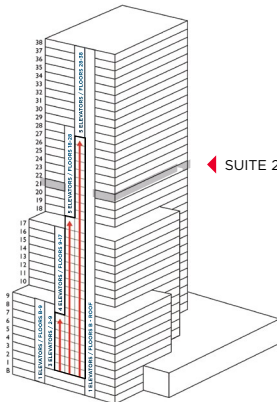

FOR LEASE

SUITE 2100 | 12,040 SF

◀ SUITE 2100

BANYAN STREET
CAPITAL

CUSHMAN &
WAKEFIELD