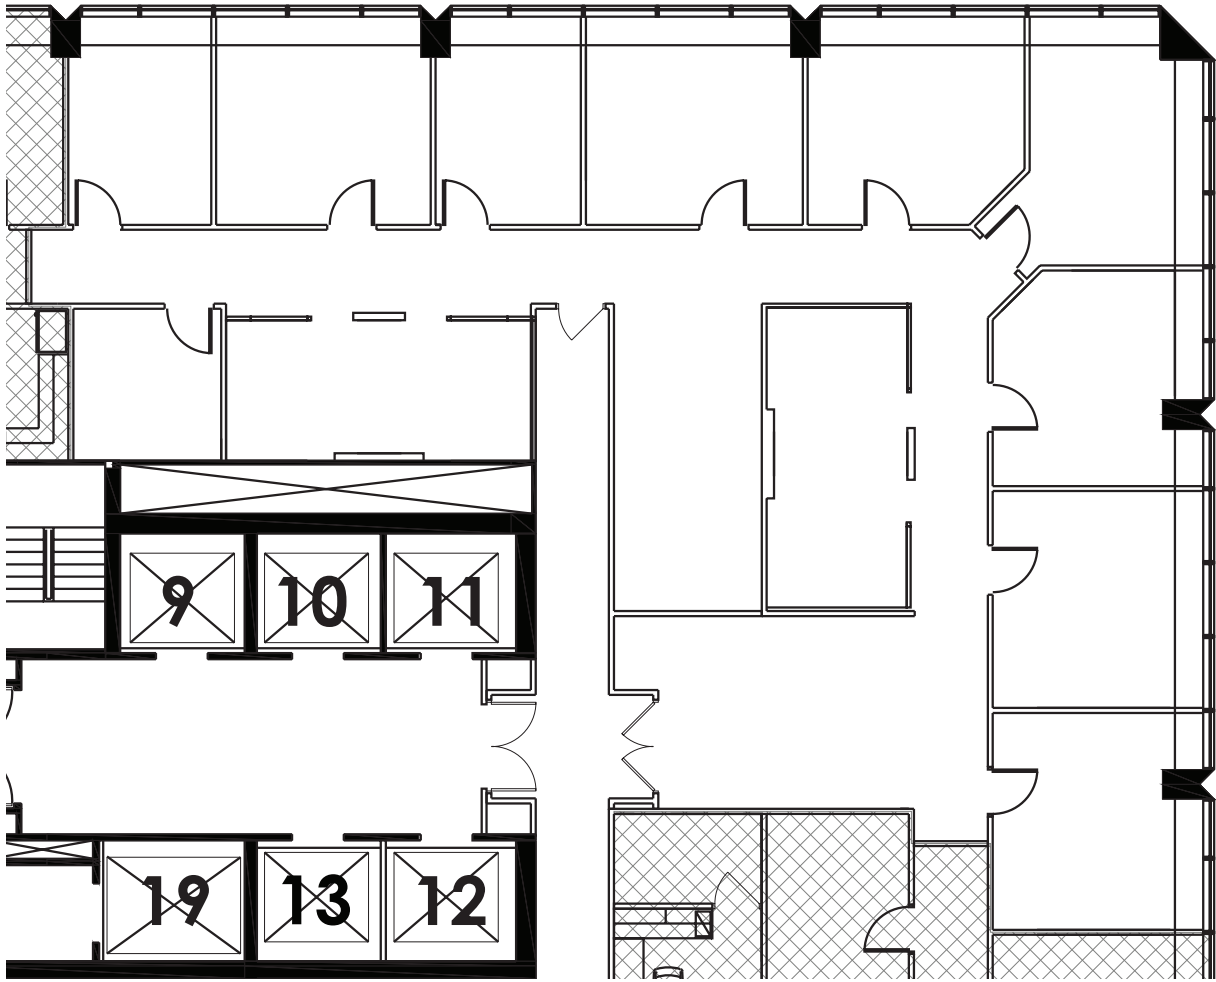

FOR LEASE

SUITE 2100 | 4,173 SF

BANYAN STREET
CAPITAL

CUSHMAN & WAKEFIELD