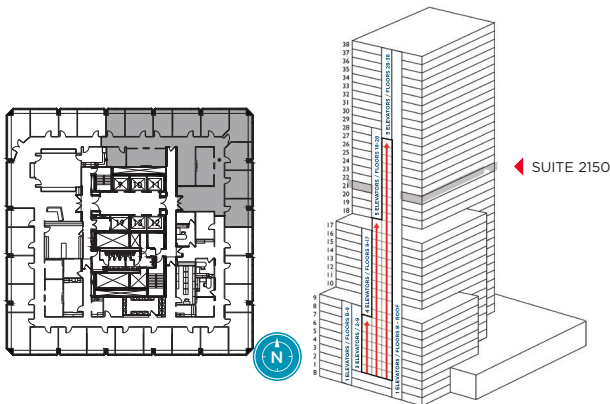

FOR LEASE

SUITE 2100 | 4,173 SF

BANYAN STREET
CAPITAL

CUSHMAN & WAKEFIELD