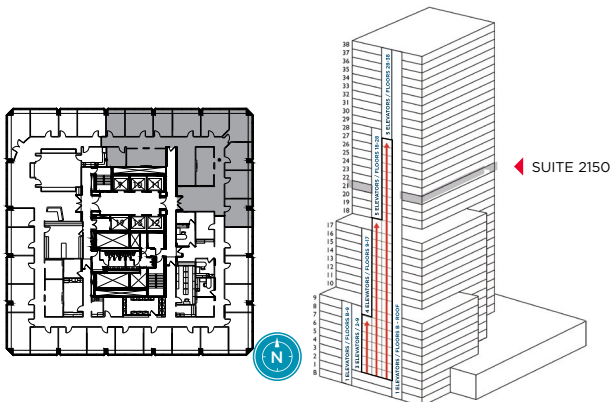

FOR LEASE

SUITE 2150 | 4,173 SF

BANYAN STREET  
CAPITAL

CUSHMAN &  
WAKEFIELD