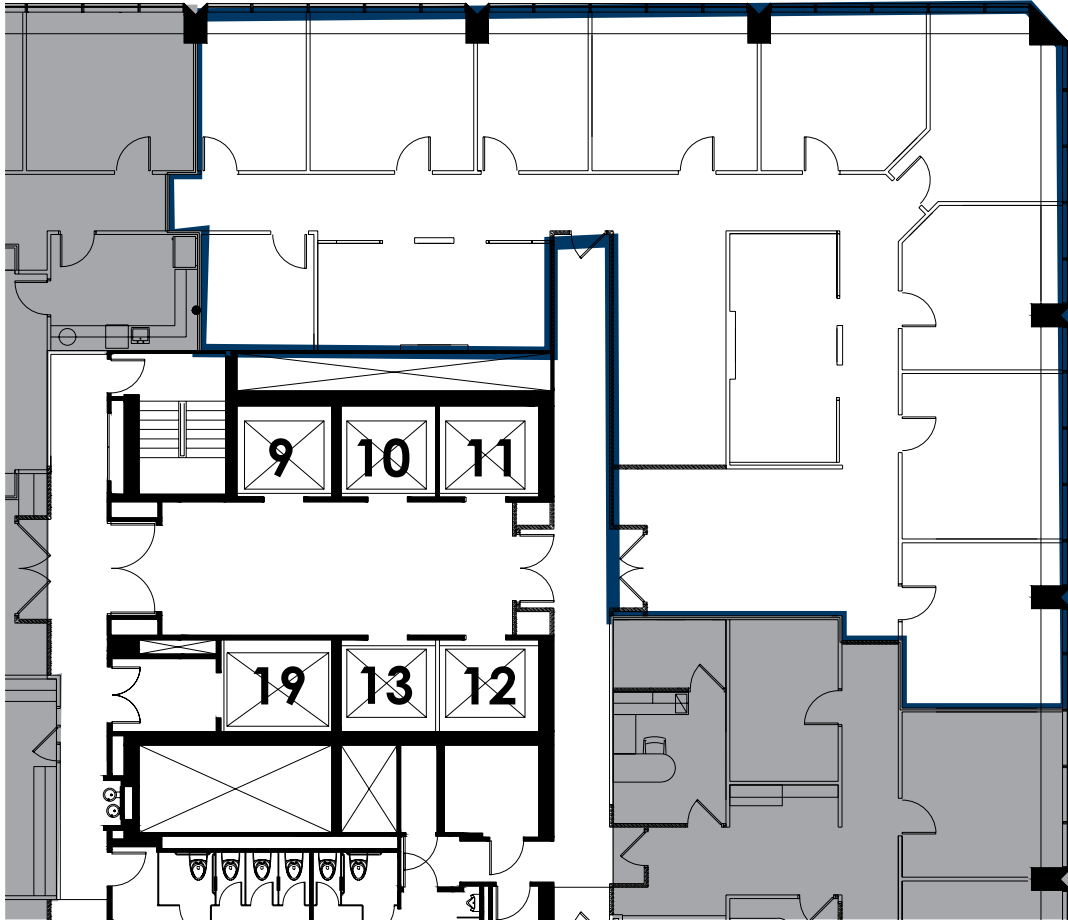

FOR LEASE

SUITE 2150 | 4,173 SF

BANYAN STREET  
CAPITAL

CUSHMAN &  
WAKEFIELD