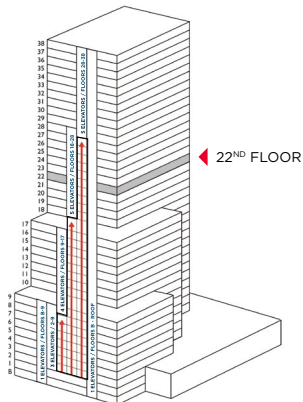

FOR LEASE

22<sup>ND</sup> FLOOR | 16,426 SF

BANYAN STREET  
CAPITAL

CUSHMAN &  
WAKEFIELD