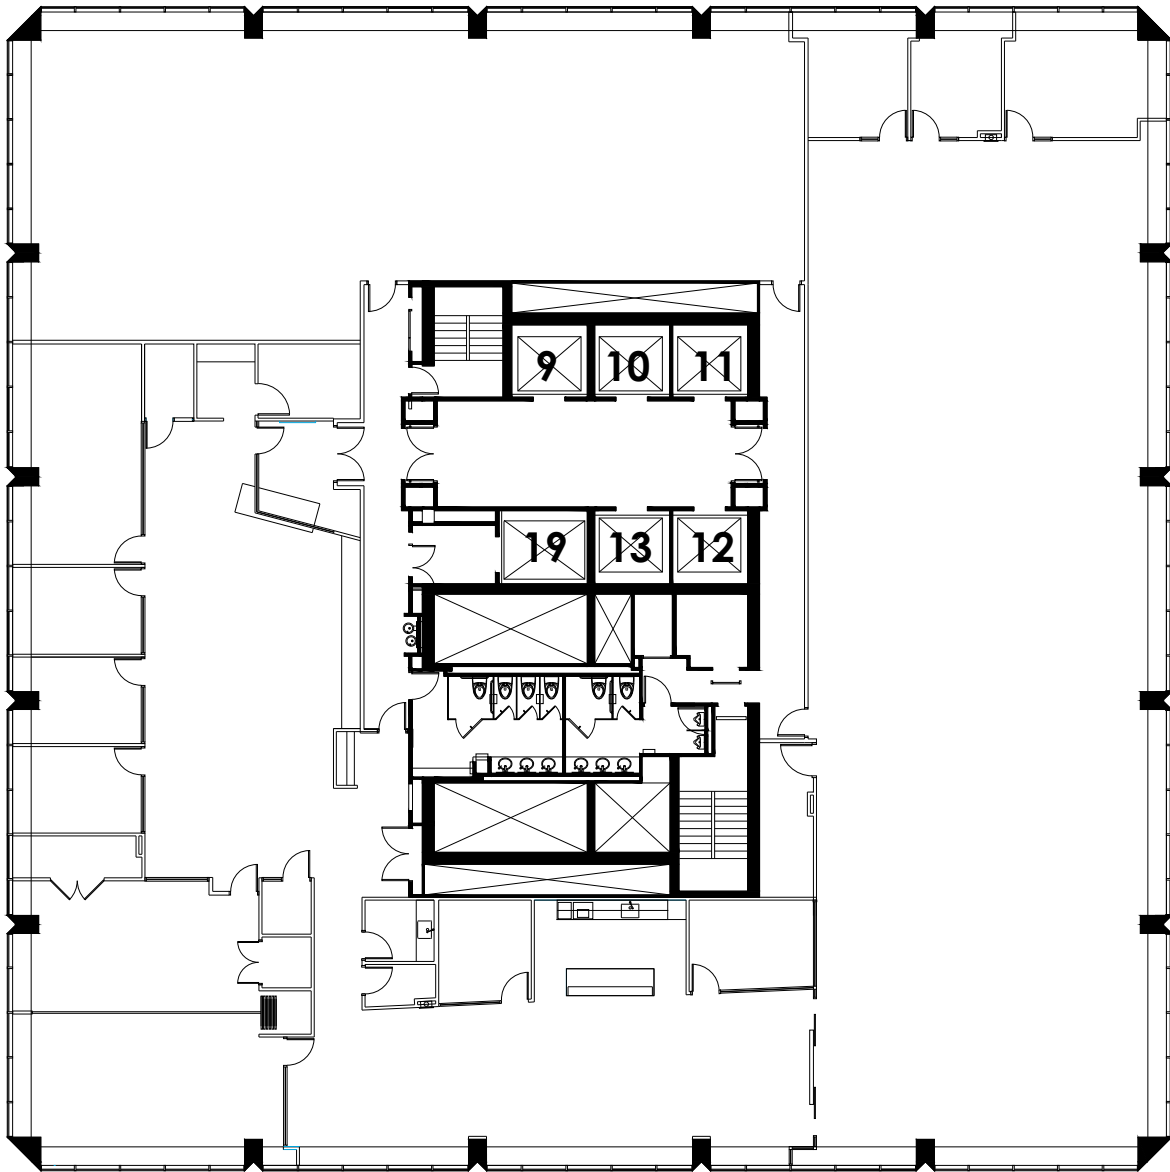

FOR LEASE

22<sup>ND</sup> FLOOR | 16,426 SF

BANYAN STREET  
CAPITAL

CUSHMAN &  
WAKEFIELD