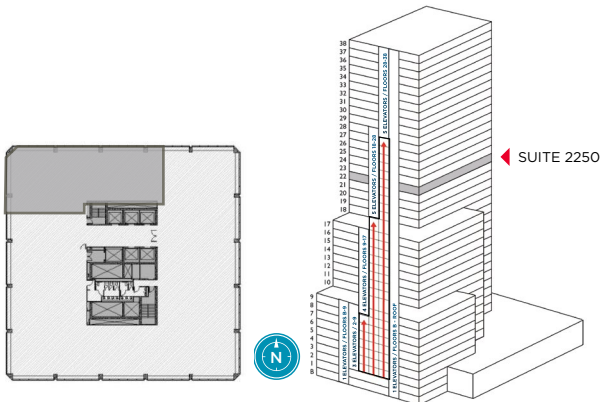

FOR LEASE

SUITE 2250 | 3,663 SF

BANYAN STREET
CAPITAL

CUSHMAN &
WAKEFIELD