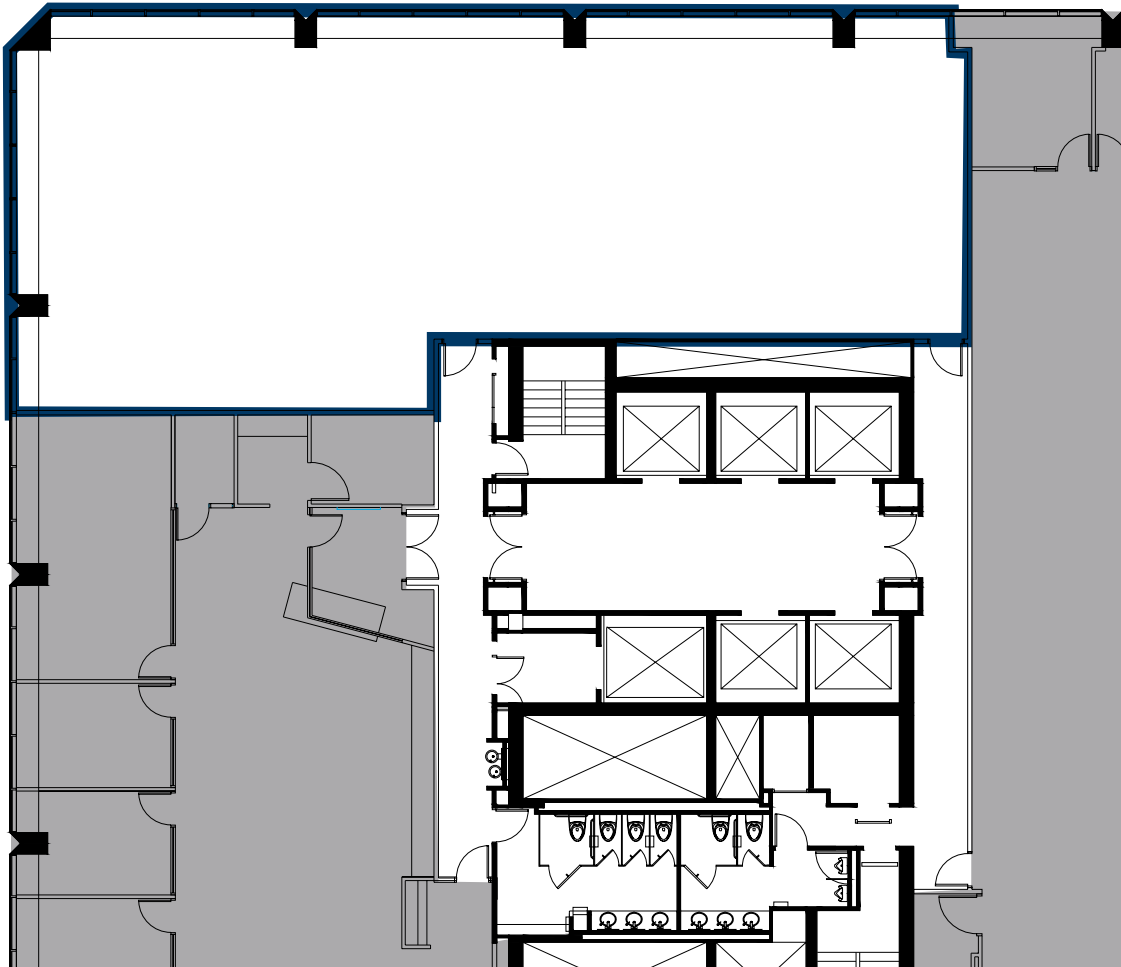

FOR LEASE

SUITE 2250 | 3,663 SF

BANYAN STREET
CAPITAL

CUSHMAN &
WAKEFIELD