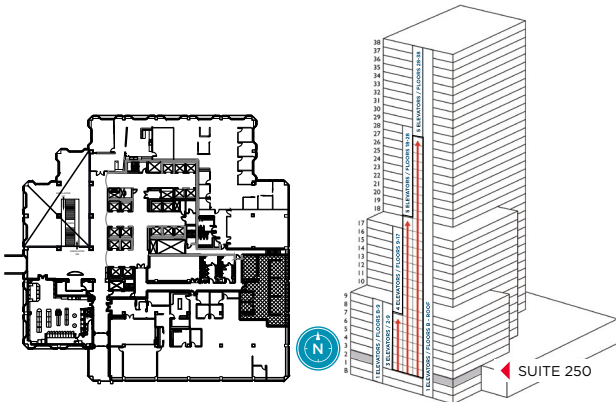

FOR LEASE

SUITE 250 | 2,270 SF

BANYAN STREET
CAPITAL

CUSHMAN &
WAKEFIELD