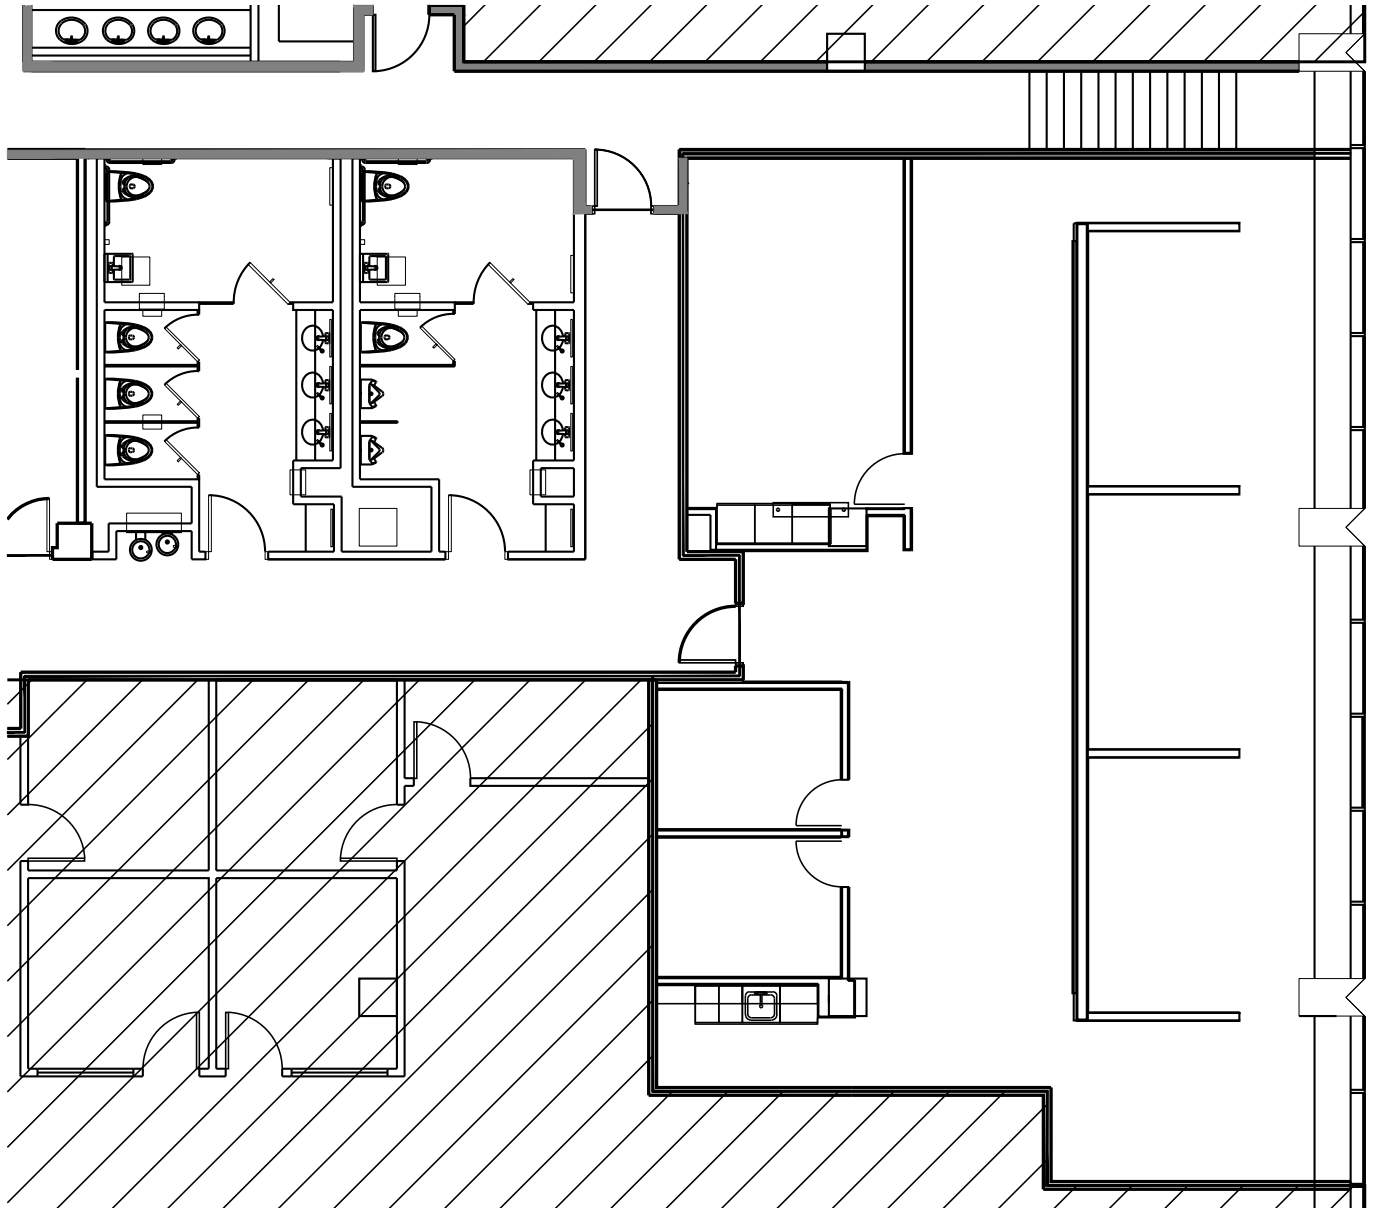

FOR LEASE

SUITE 250 | 2,270 SF

BANYAN STREET
CAPITAL

CUSHMAN &
WAKEFIELD