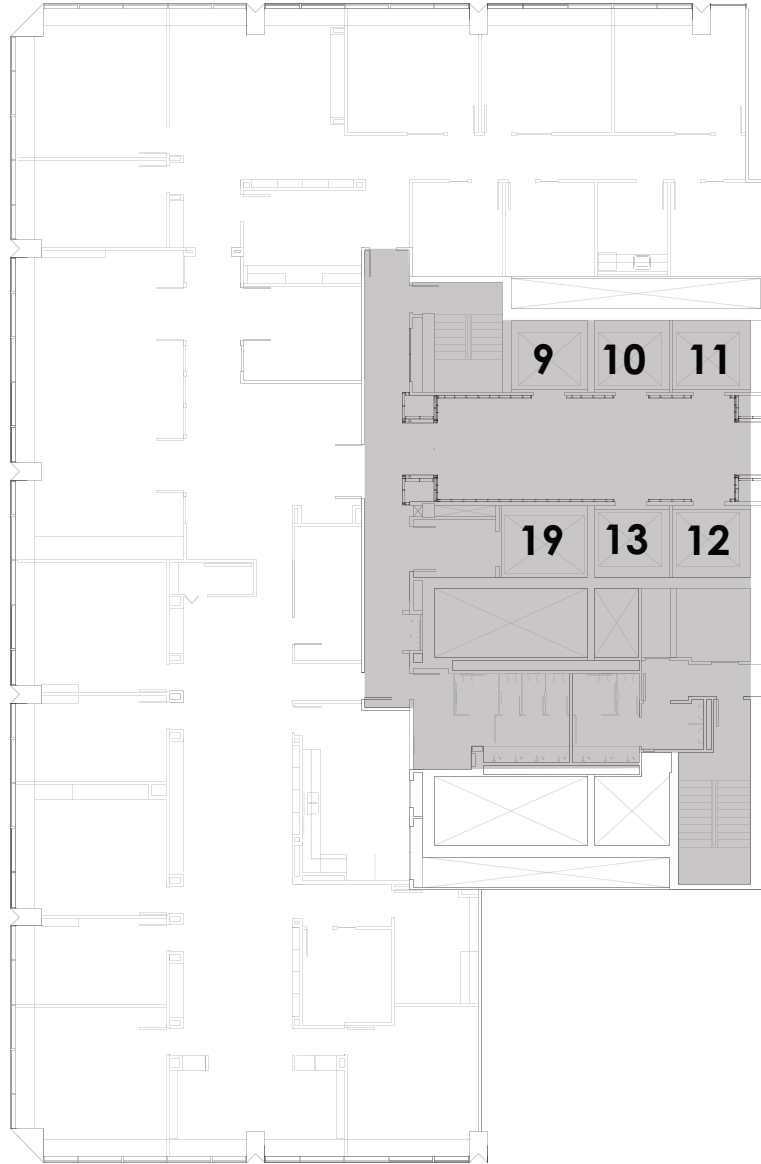

**FOR LEASE**

SUITE 2700 | 8,212 SF

**BANYAN STREET**  
CAPITAL