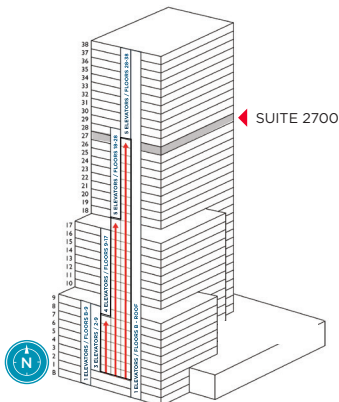

**FOR LEASE**

SUITE 2700 | 8,212 SF

**BANYAN STREET**  
CAPITAL