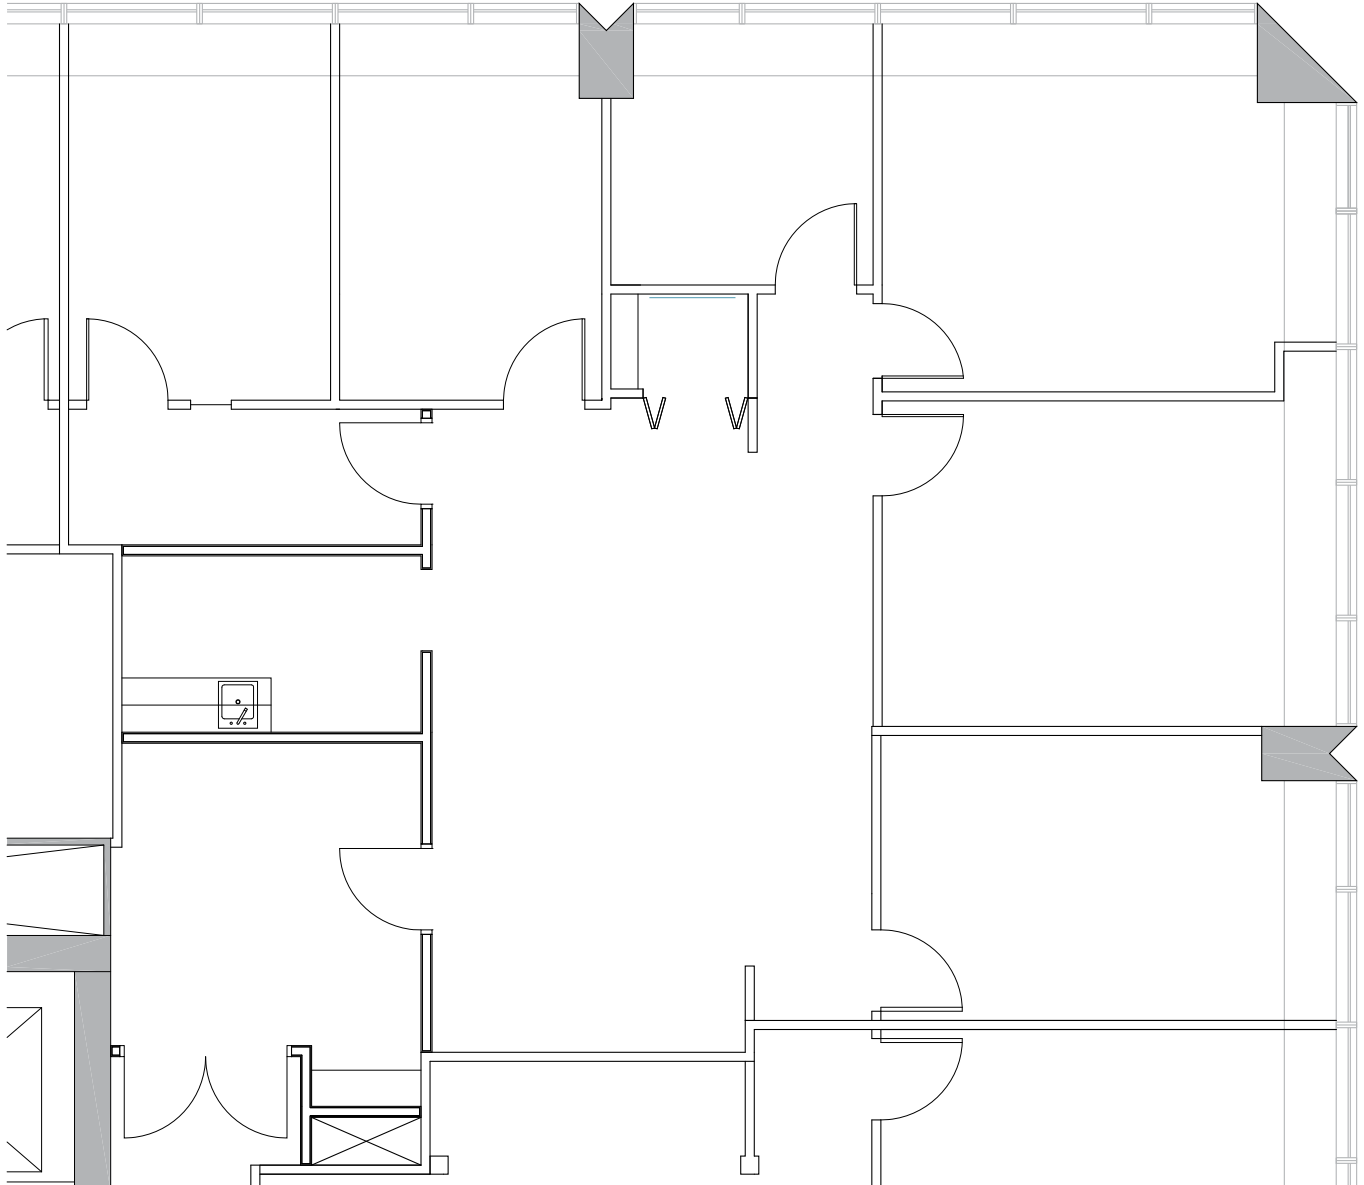

FOR LEASE

SUITE 2720 | 2,145 SF

BANYAN STREET
CAPITAL