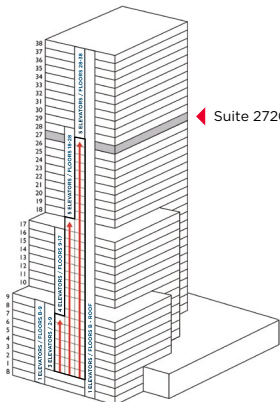

FOR LEASE

SUITE 2720 | 2,145 SF

BANYAN STREET
CAPITAL