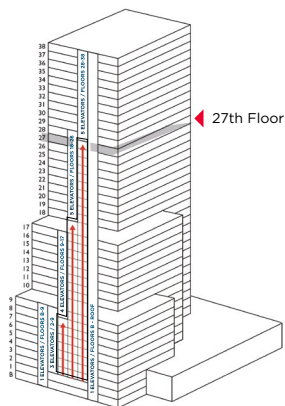

FOR LEASE

SUITE 2720 | 3,999 SF

BANYAN STREET  
CAPITAL