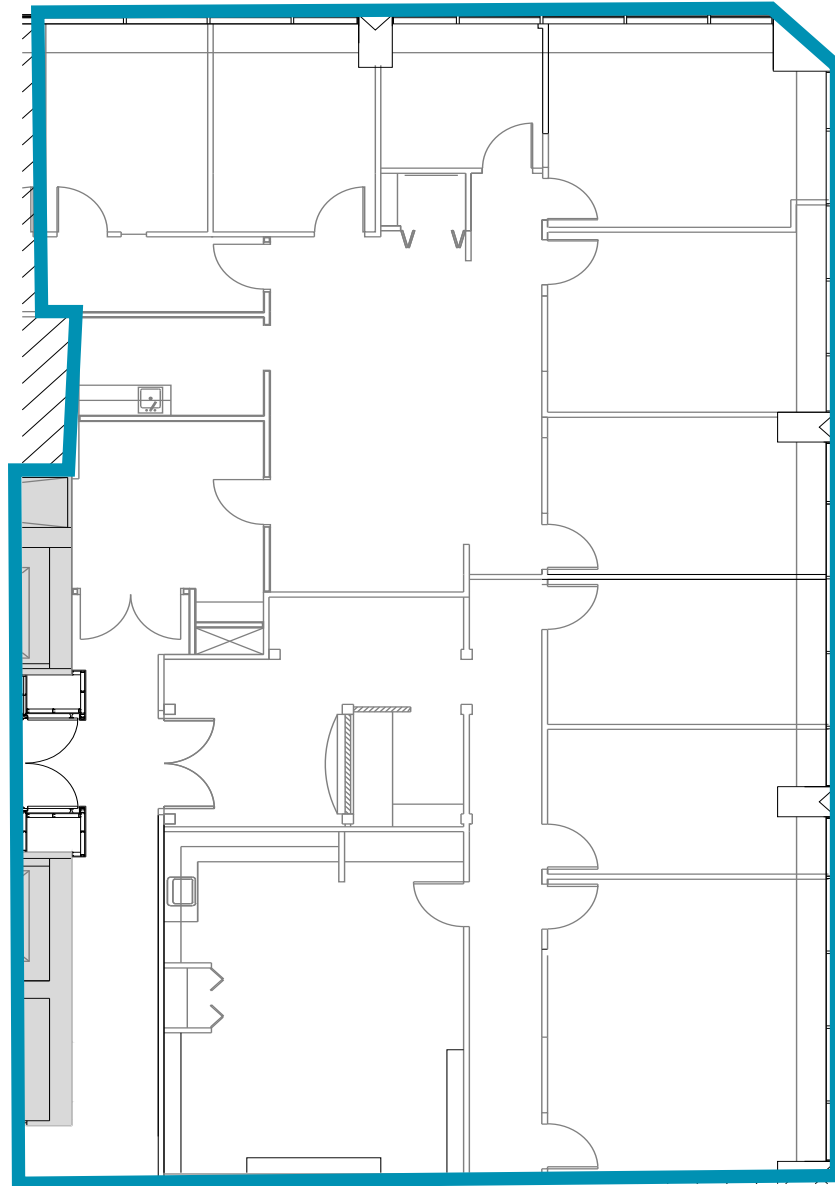

FOR LEASE

SUITE 2720 | 3,999 SF

BANYAN STREET  
CAPITAL