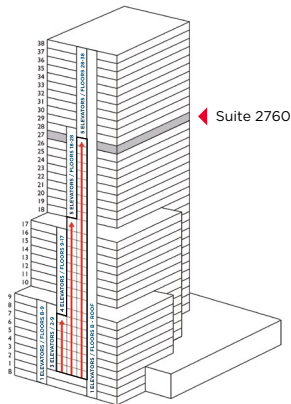

FOR LEASE

SUITE 2760 | 5,795 SF

BANYAN STREET
CAPITAL