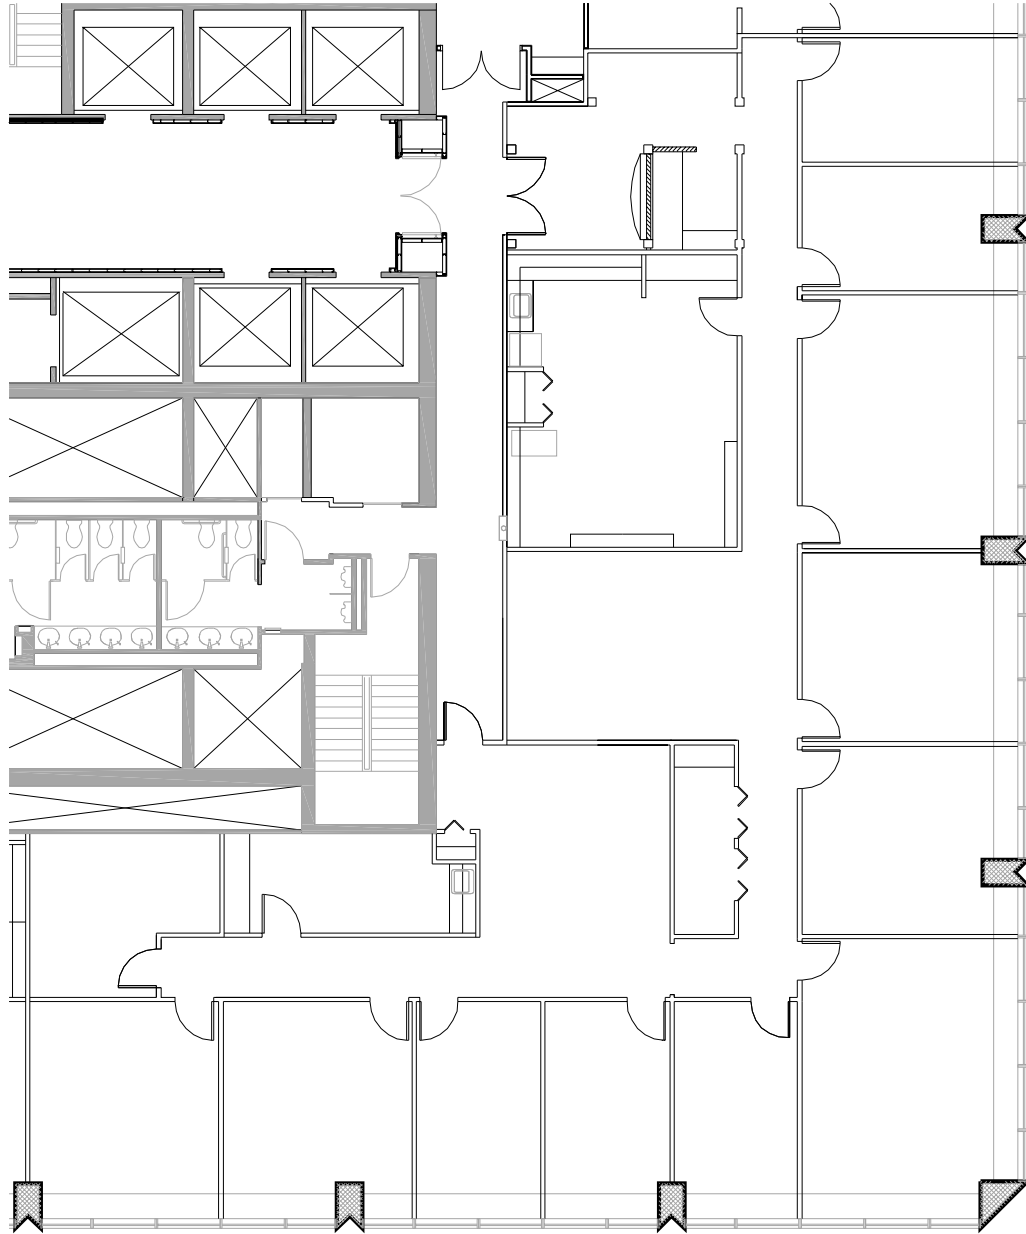

FOR LEASE

SUITE 2760 | 5,795 SF

BANYAN STREET
CAPITAL