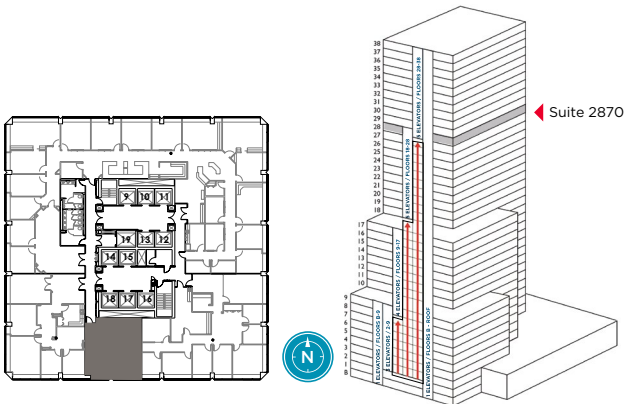

FOR LEASE

SUITE 2870 | 994 SF

BANYAN STREET  
CAPITAL

CUSHMAN &  
WAKEFIELD