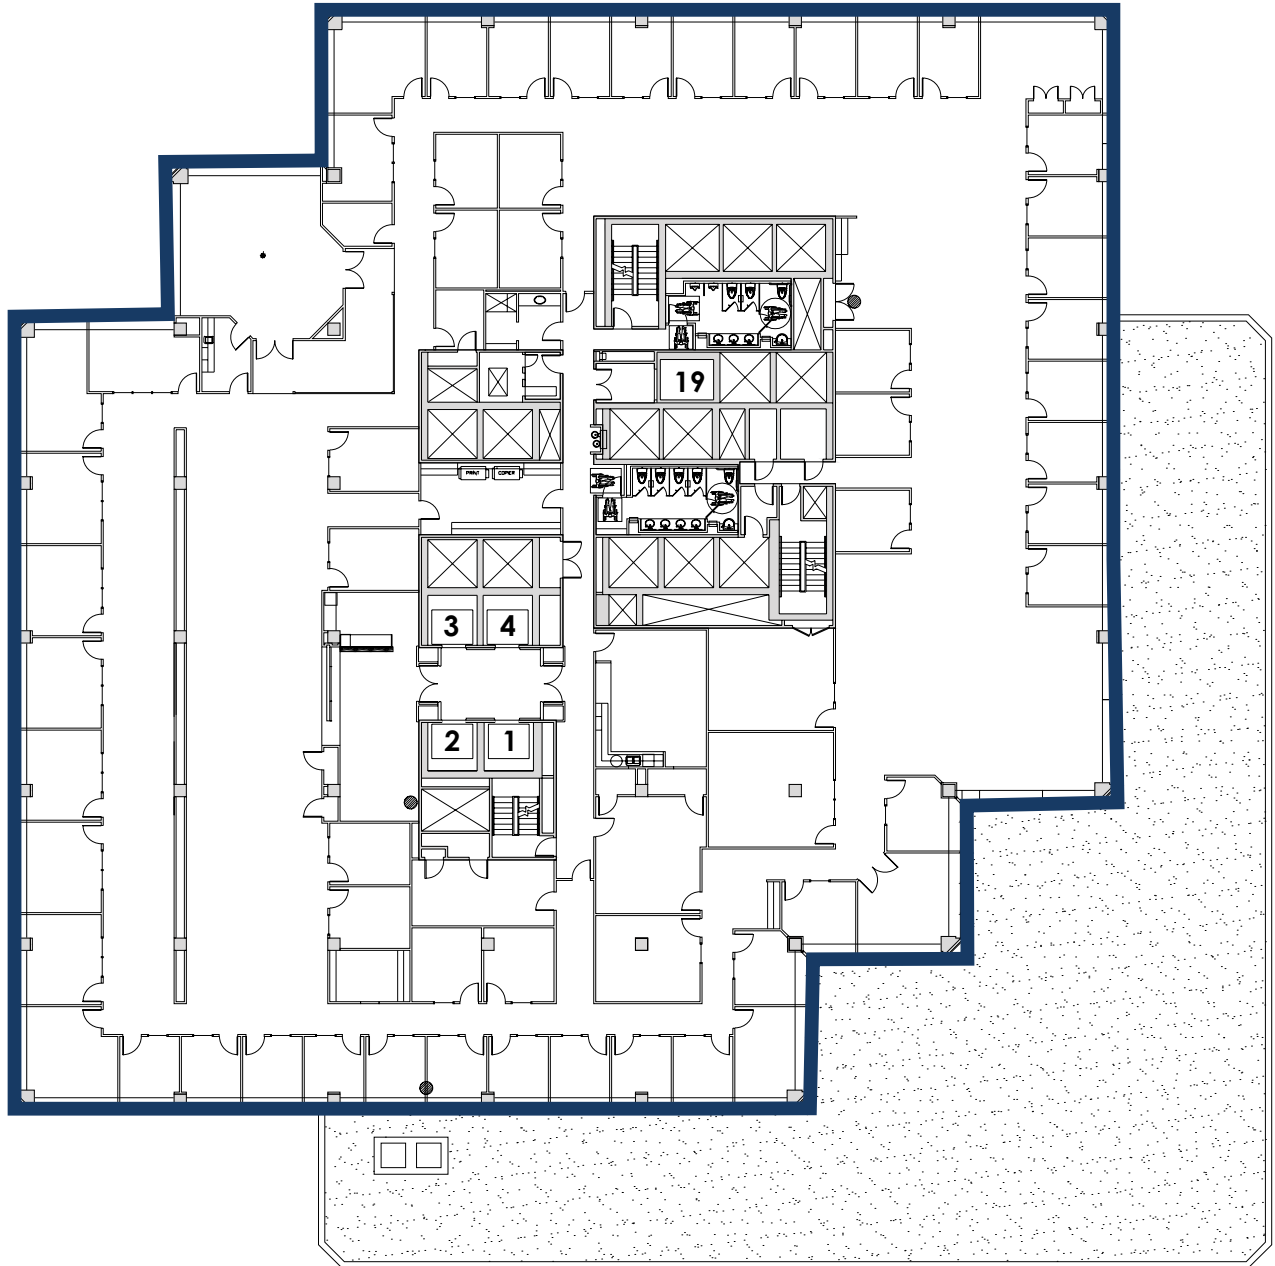

FOR LEASE

SUITE 300 | 27,656 SF

BANYAN STREET  
CAPITAL

CUSHMAN &  
WAKEFIELD