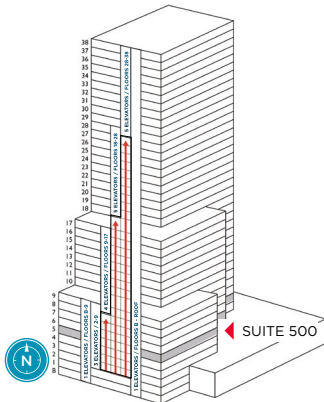

FOR LEASE

SUITE 300 | 27,656 SF

BANYAN STREET  
CAPITAL

CUSHMAN &  
WAKEFIELD