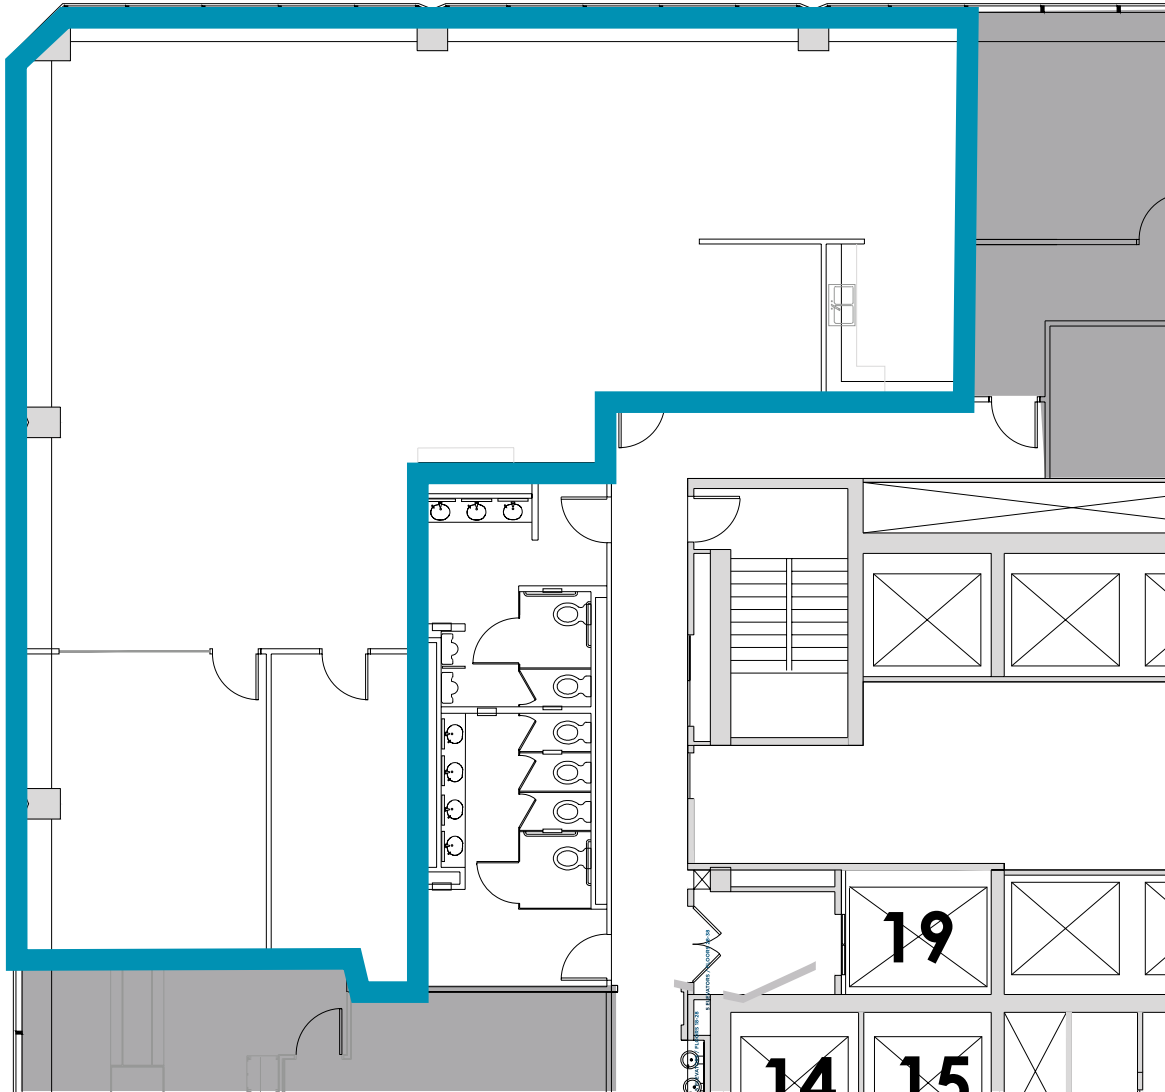

FOR LEASE

SUITE 3075 | 3,114 SF

BANYAN STREET
CAPITAL

CUSHMAN & WAKEFIELD