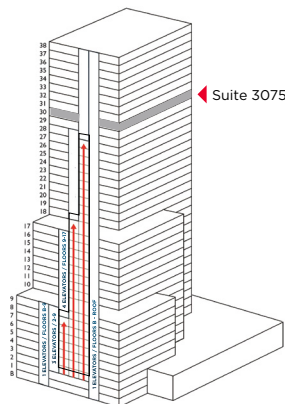

FOR LEASE

SUITE 3075 | 3,114 SF

BANYAN STREET
CAPITAL

CUSHMAN & WAKEFIELD