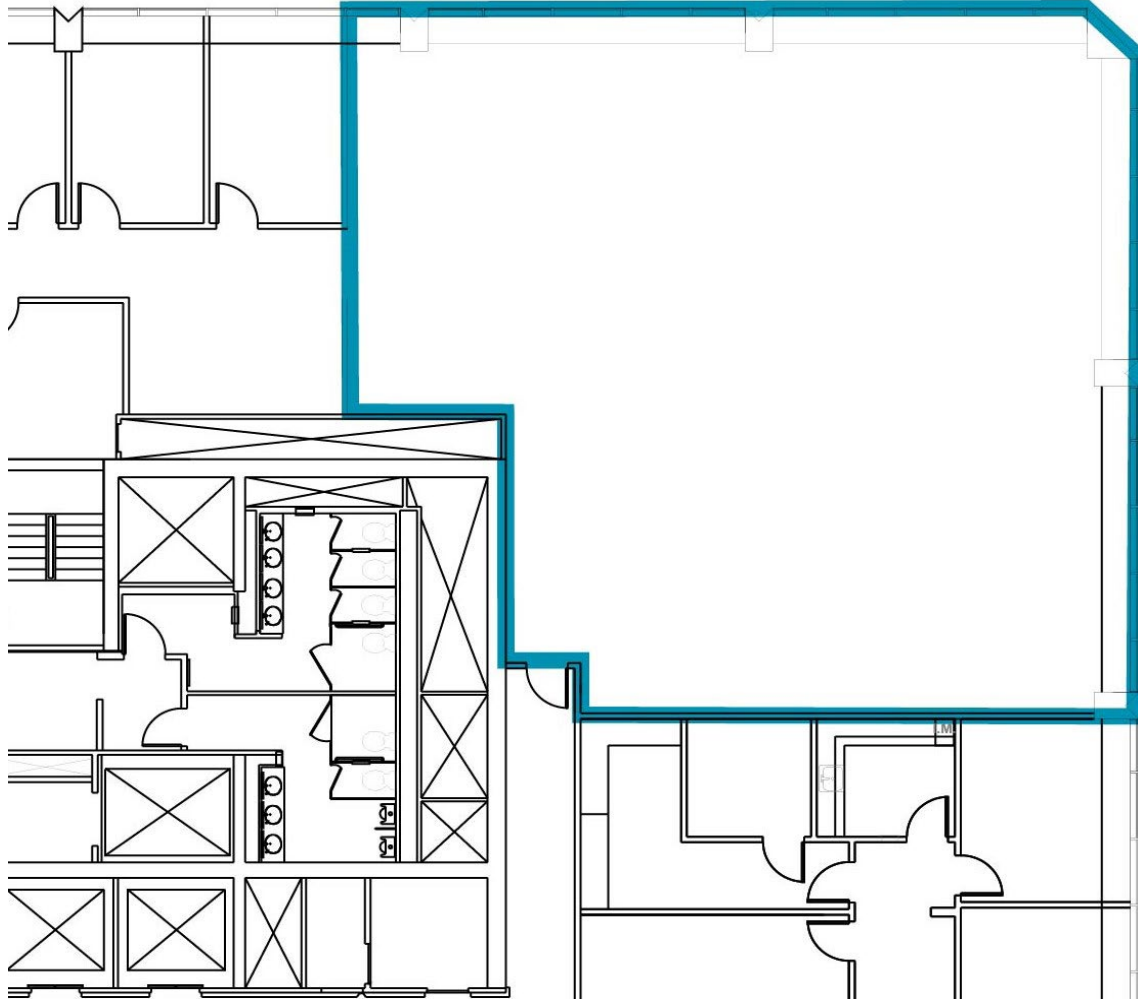

FOR LEASE

SUITE 3175 | 3,410 SF

BANYAN STREET
CAPITAL