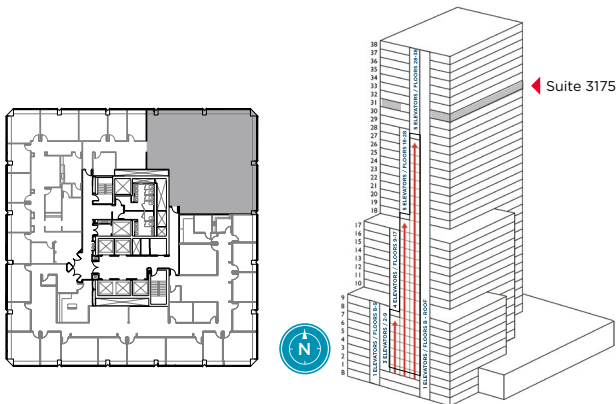

FOR LEASE

SUITE 3175 | 3,410 SF

BANYAN STREET
CAPITAL