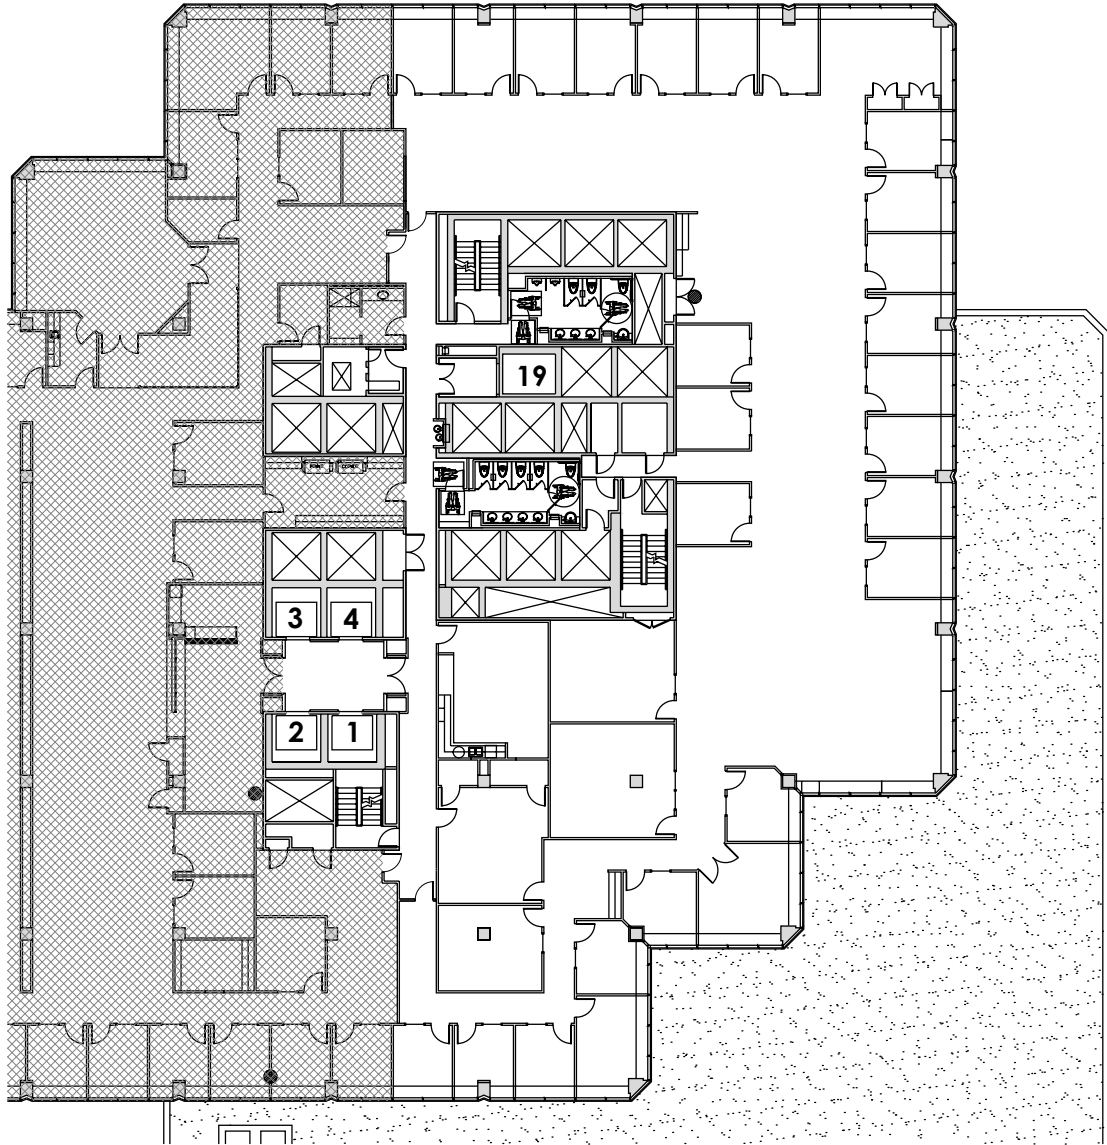

FOR LEASE

SUITE 350 | 13,444 SF

BANYAN STREET  
CAPITAL

CUSHMAN &  
WAKEFIELD