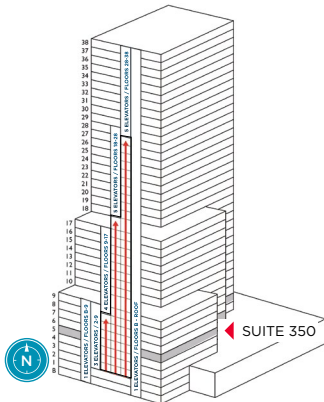

FOR LEASE

SUITE 350 | 13,444 SF

BANYAN STREET  
CAPITAL

CUSHMAN &  
WAKEFIELD