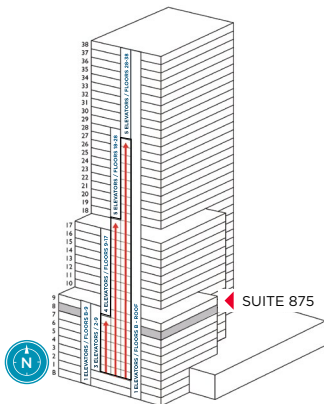

FOR LEASE

SUITE 875 | 7,313 SF

BANYAN STREET
CAPITAL

CUSHMAN &
WAKEFIELD