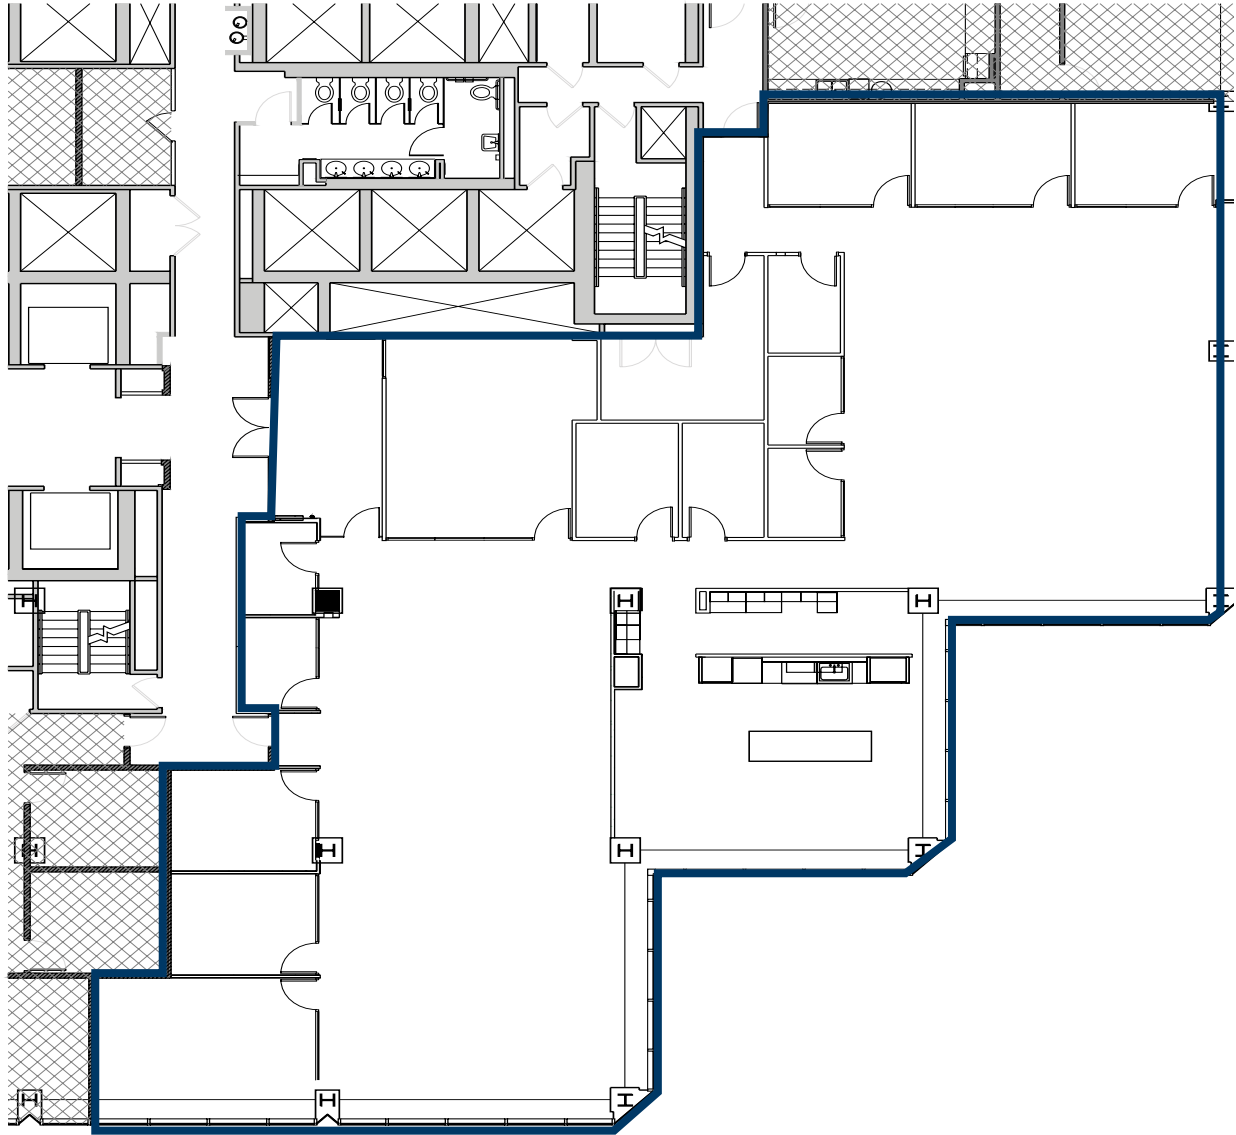

FOR LEASE

SUITE 875 | 7,313 SF

BANYAN STREET
CAPITAL

CUSHMAN &
WAKEFIELD