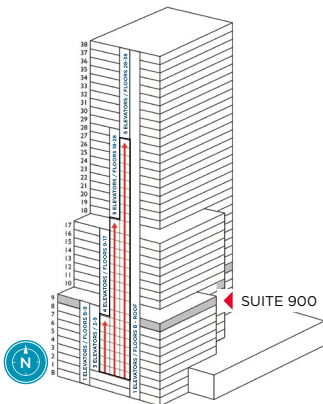

FOR LEASE

SUITE 900 | 27,728 SF

BANYAN STREET
CAPITAL

CUSHMAN &
WAKEFIELD