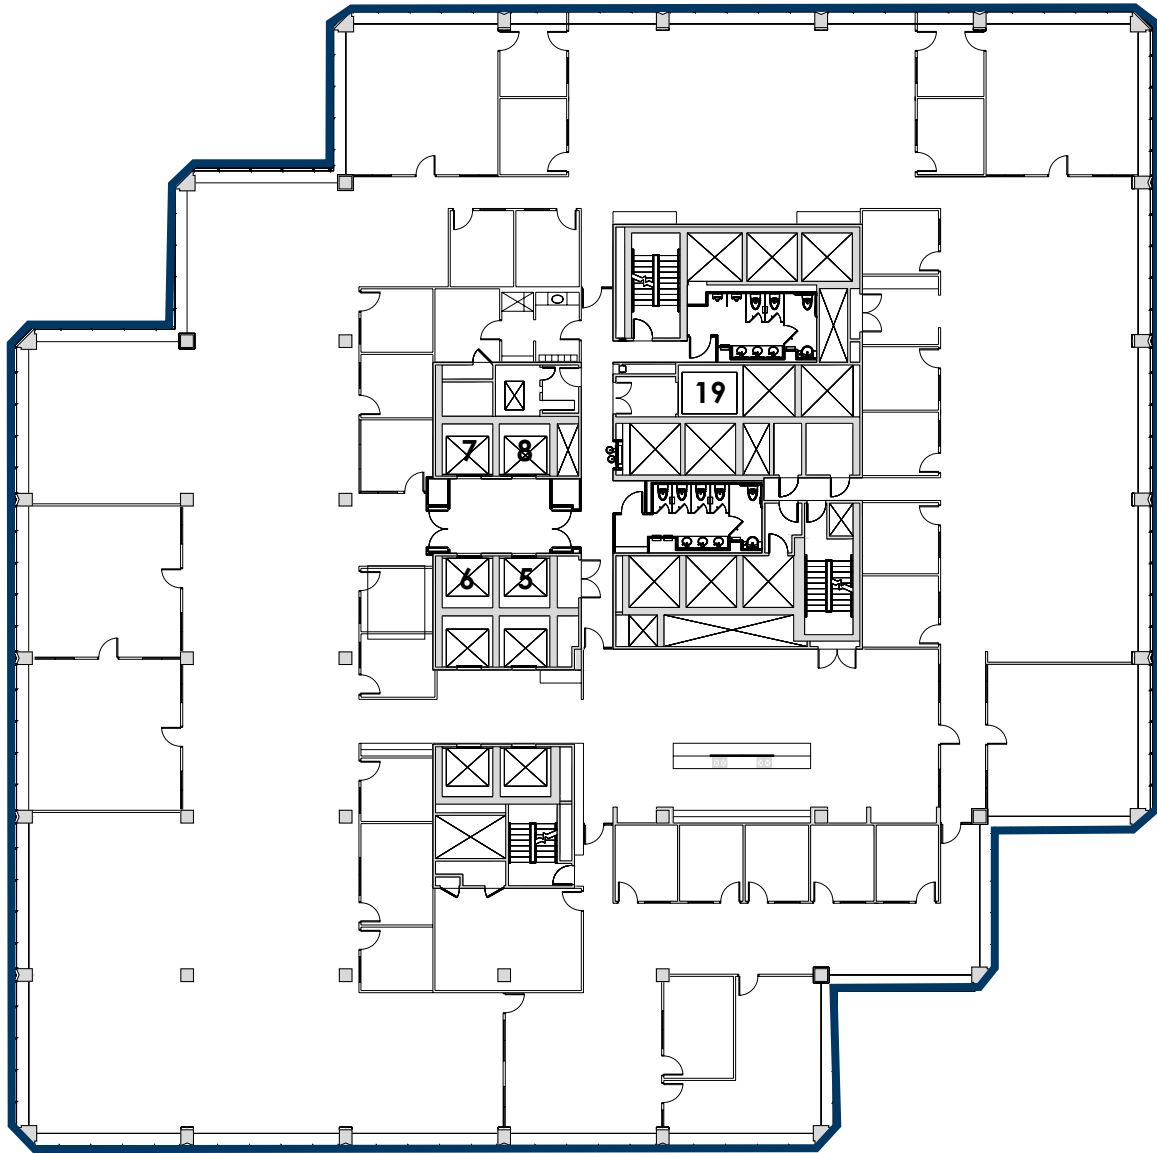

FOR LEASE

SUITE 900 | 27,728 SF

BANYAN STREET
CAPITAL

CUSHMAN &
WAKEFIELD